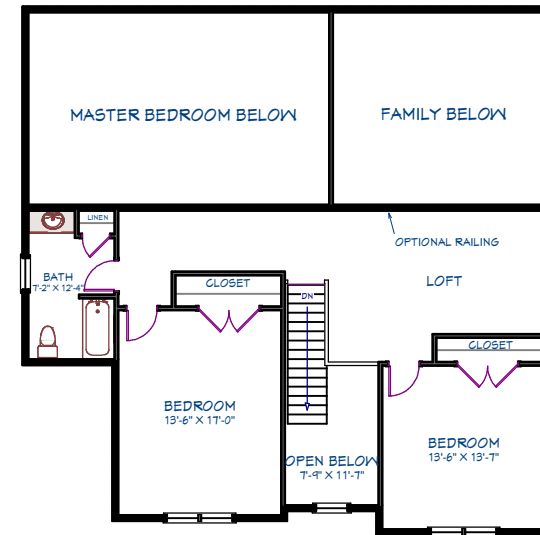

The Weymothe

Union Point
Weymouth, MA

Second Floor

First Floor

Note: These plans & elevations are schematic & are subject to minor change. Some options/upgrades are shown

Area Breakdown		House Features	
First Floor	1,532 SF	Bedrooms	3
Second Floor	1,071 SF	Bathrooms	2.5
Total Area	2,603 SF	Garage	2 Car