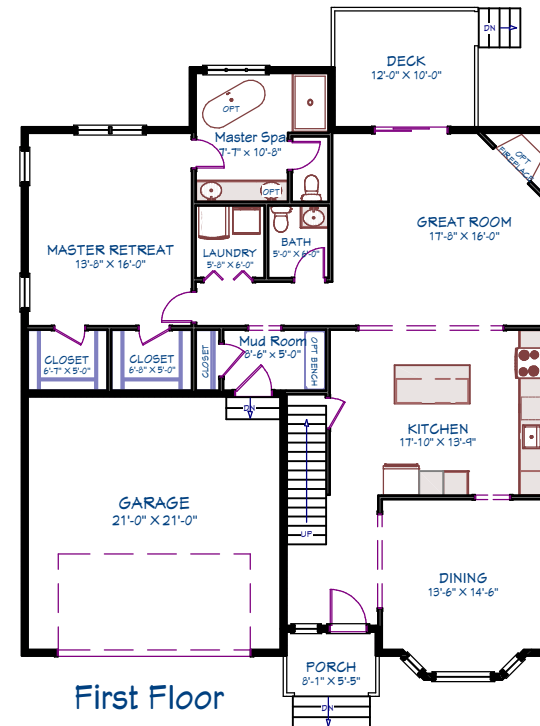

The Weymothe

Union Point
Weymouth, MA

Second Floor

First Floor

Note: These plans & elevations are schematic & are subject to minor change. Some options/upgrades are shown

Area Breakdown		House Features	
First Floor	1,532 SF	Bedrooms	3
Second Floor	1,071 SF	Bathrooms	2.5
Total Area	2,603 SF	Garage	2 Car