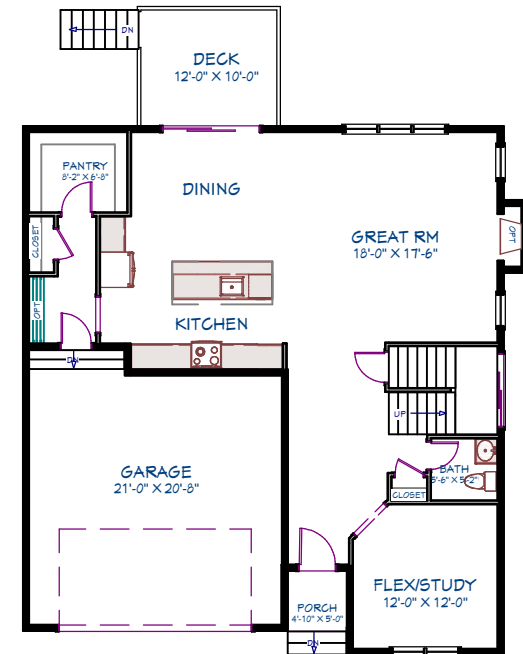

The Thatcher

Union Point
Weymouth, MA

First Floor

Second Floor

Note: These plans & elevations are schematic & are subject to minor change. Some options/upgrades are shown

Area Breakdown		House Features	
First Floor	1,215 SF	Bedrooms	3
Second Floor	1,535 SF	Bathrooms	2.5
Total Area	2,750 SF	Garage	2 Car