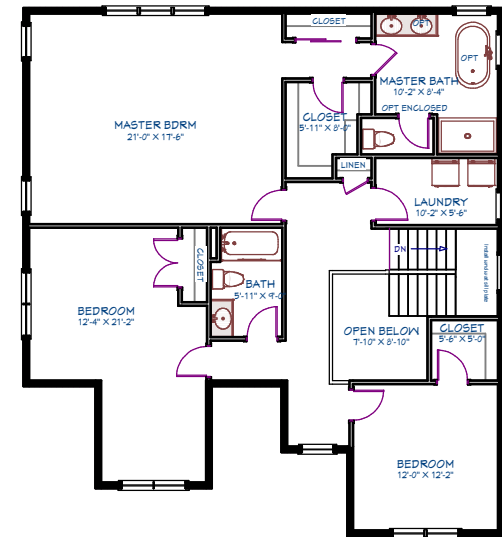

The Thatcher

Union Point
Weymouth, MA

First Floor

Second Floor

Note: These plans & elevations are schematic & are subject to minor change. Some options/upgrades are shown

Area Breakdown		House Features	
First Floor	1,215 SF	Bedrooms	3
Second Floor	1,535 SF	Bathrooms	2.5
Total Area	2,750 SF	Garage	2 Car