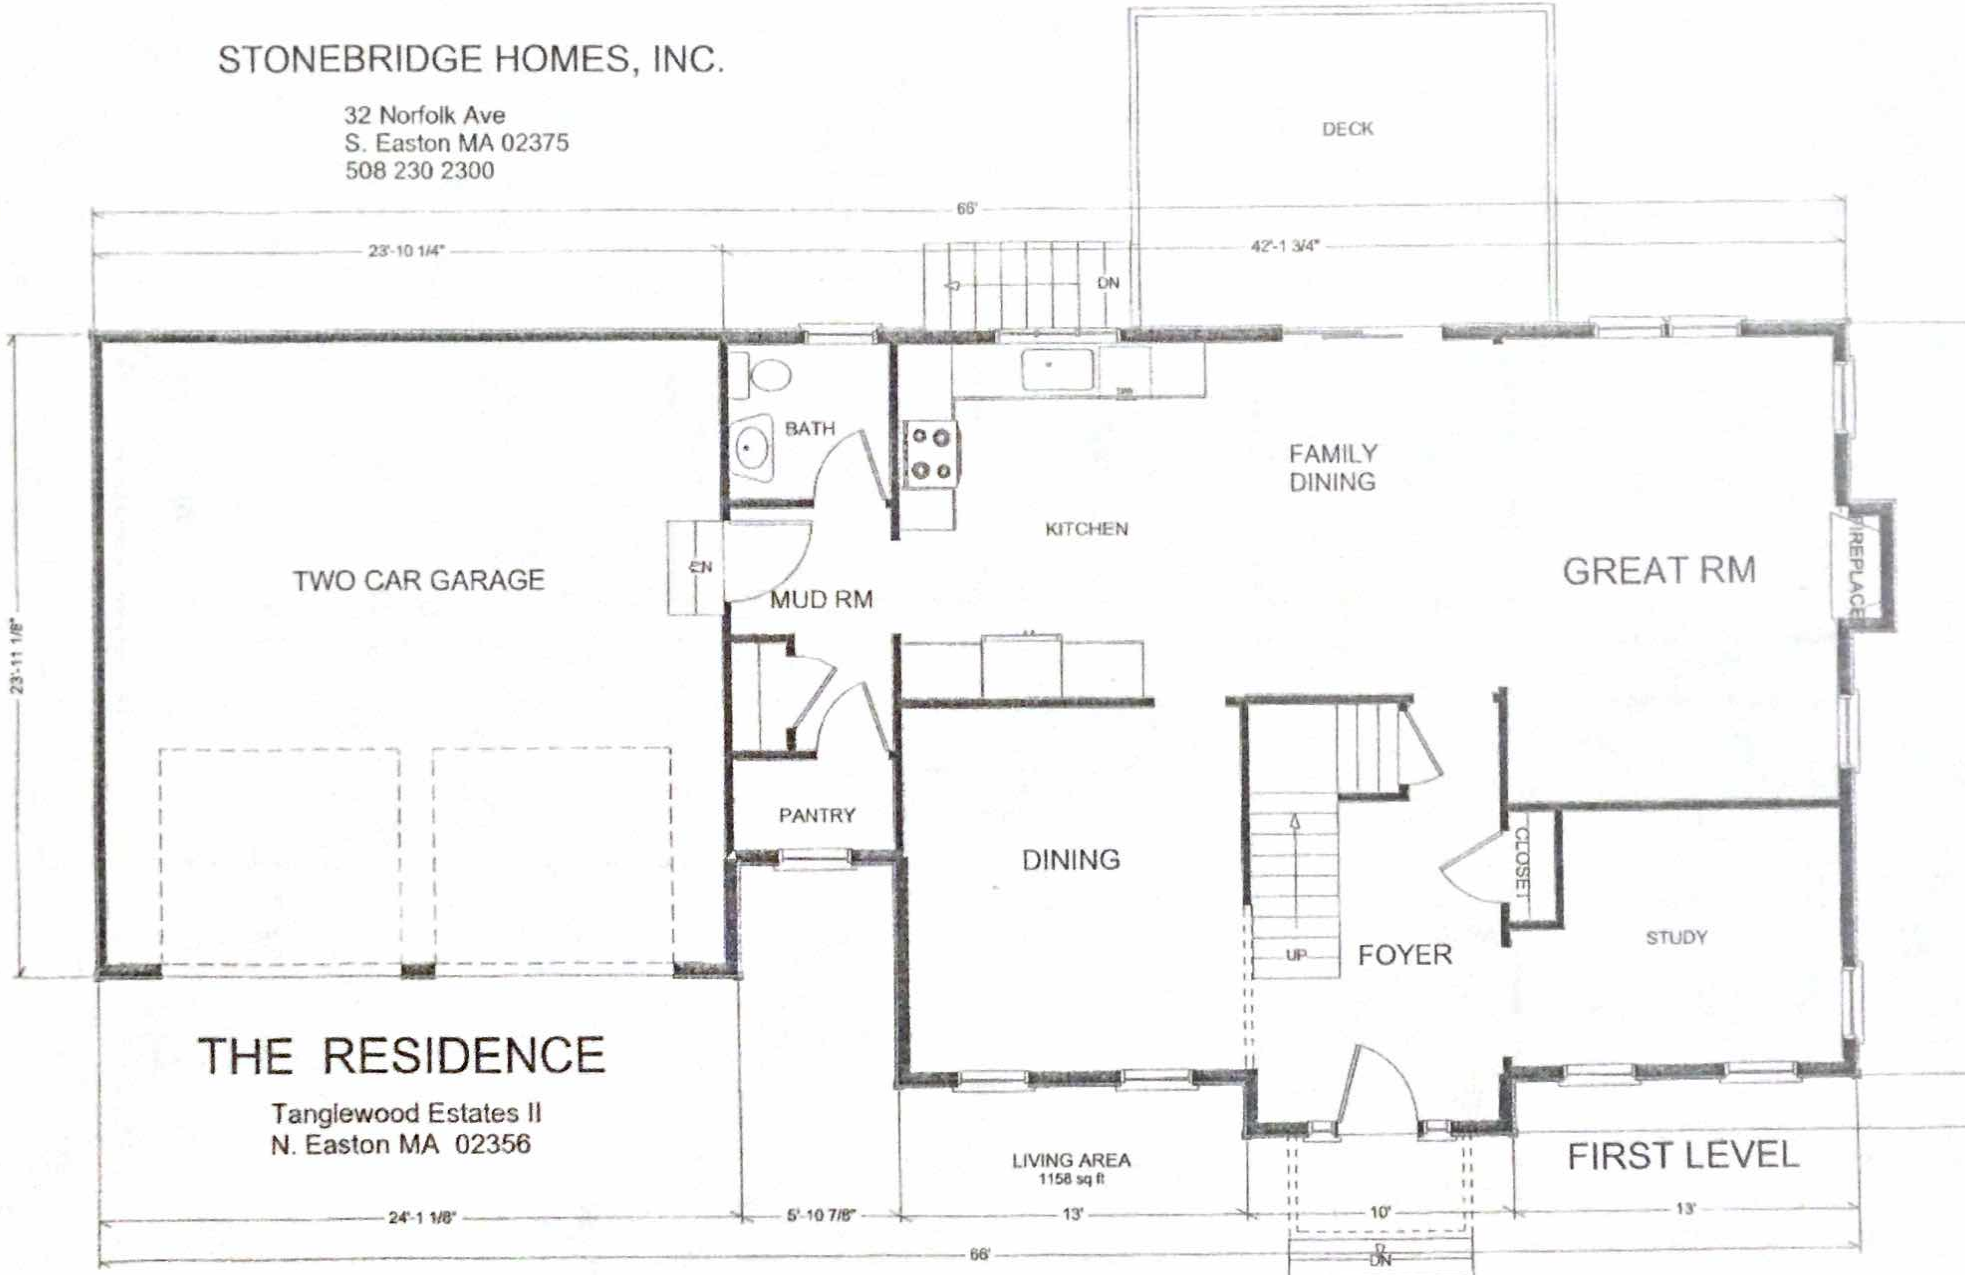

STONEBRIDGE HOMES, INC.

32 Norfolk Ave
S. Easton MA 02375
508 230 2300

THE RESIDENCE

Tanglewood Estates II
N. Easton MA 02356

LIVING AREA
1158 sq ft

FIRST LEVEL