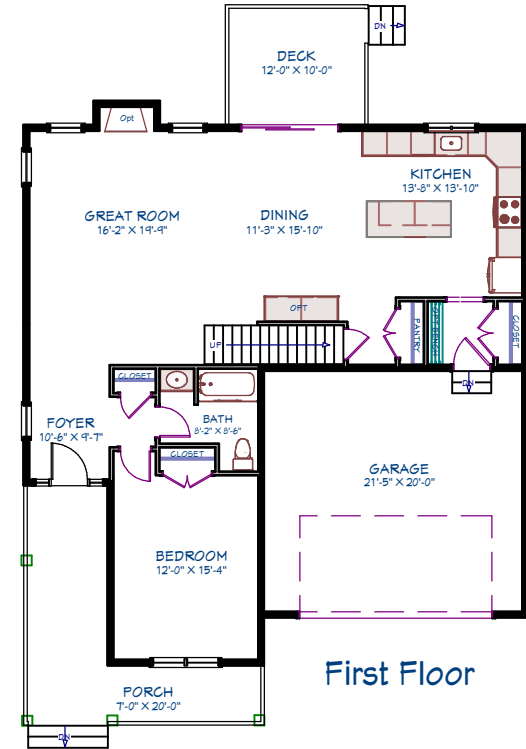

The Essex

Union Point
Weymouth, MA

Note: These plans & elevations are schematic & are subject to minor change. Some options/upgrades are shown

Area Breakdown		House Features	
First Floor	1,256 SF	Bedrooms	4
Second Floor	1,261 SF	Bathrooms	3
Total Area	2,517 SF	Garage	2 Car