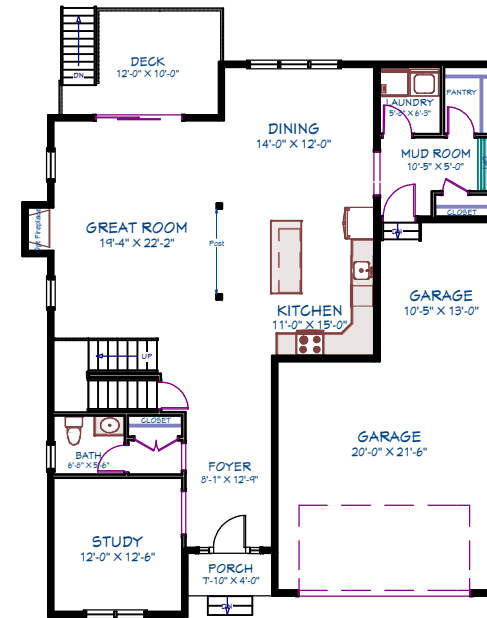

# The Swan

Union Point  
Weymouth, MA

First Floor

Second Floor

Note: These plans & elevations are schematic & are subject to minor change. Some options/upgrades are shown

Area Breakdown		House Features	
First Floor	1,430 SF	Bedrooms	3
Second Floor	1,745 SF	Bathrooms	2.5
Total Area	3,175 SF	Garage	3 Car