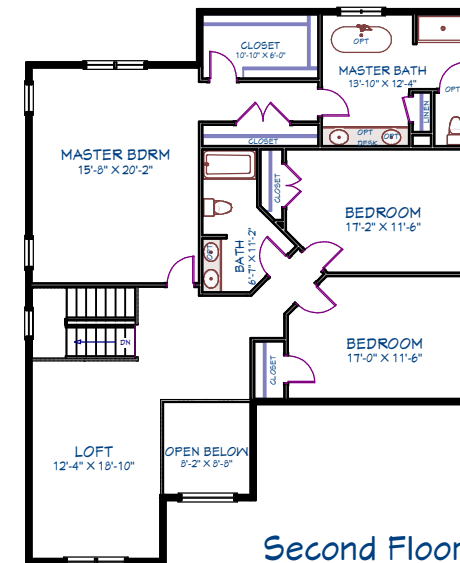

# The Swan

Union Point  
Weymouth, MA

First Floor

Second Floor

Note: These plans & elevations are schematic & are subject to minor change. Some options/upgrades are shown

Area Breakdown		House Features	
First Floor	1,430 SF	Bedrooms	3
Second Floor	1,745 SF	Bathrooms	2.5
Total Area	3,175 SF	Garage	3 Car