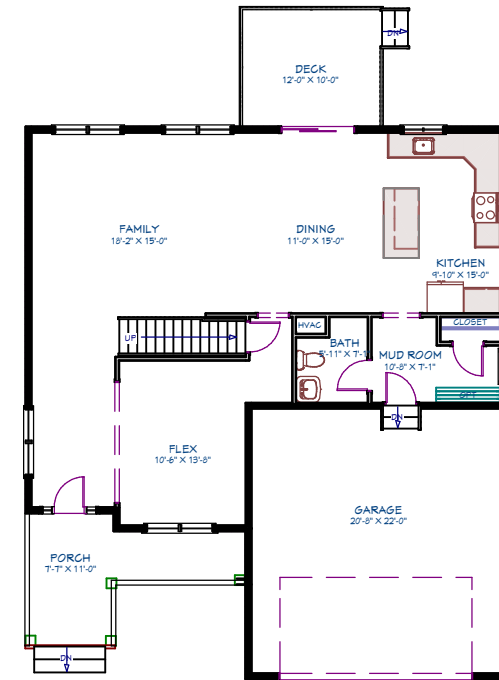

The Lexington

Union Point
Weymouth, MA

First Floor

Second Floor

Note: These plans & elevations are schematic & are subject to minor change. Some options/upgrades are shown

Area Breakdown		House Features	
First Floor	1,119 SF	Bedrooms	3
Second Floor	1,258 SF	Bathrooms	2.5
Total Area	2,377 SF	Garage	2 Car