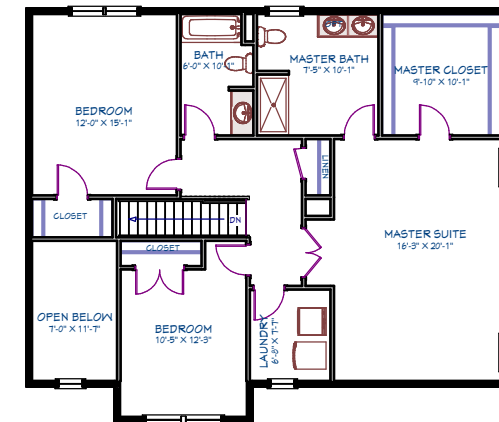

The Lexington

Union Point
Weymouth, MA

First Floor

Second Floor

Note: These plans & elevations are schematic & are subject to minor change. Some options/upgrades are shown

Area Breakdown		House Features	
First Floor	1,119 SF	Bedrooms	3
Second Floor	1,258 SF	Bathrooms	2.5
Total Area	2,377 SF	Garage	2 Car