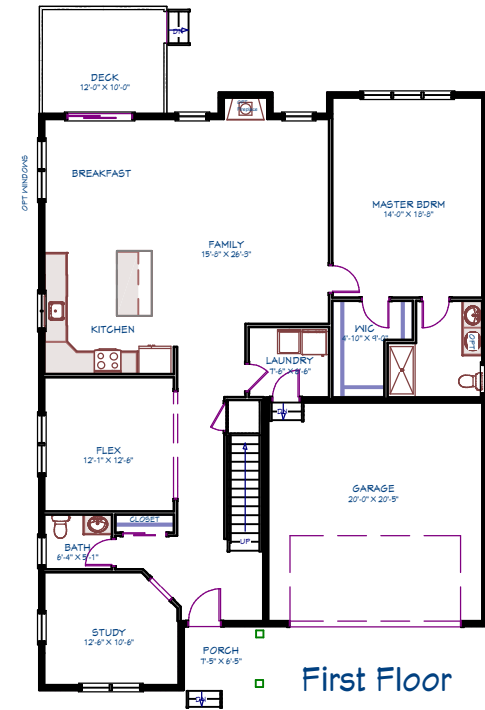

# The Weston

Union Point  
Weymouth, MA

Note: These plans & elevations are schematic & are subject to minor change. Some options/upgrades are shown

Area Breakdown		House Features	
First Floor	1,706 SF	Bedrooms	3
Second Floor	1,329 SF	Bathrooms	2.5
Total Area	3,035 SF	Garage	2 Car