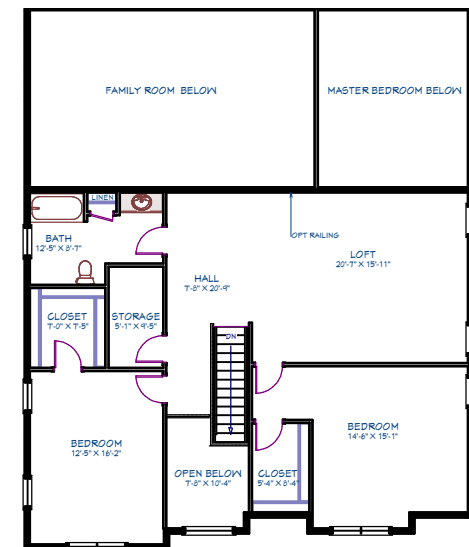

# The Weston

Union Point  
Weymouth, MA

Note: These plans & elevations are schematic & are subject to minor change. Some options/upgrades are shown

Area Breakdown		House Features	
First Floor	1,706 SF	Bedrooms	3
Second Floor	1,329 SF	Bathrooms	2.5
Total Area	3,035 SF	Garage	2 Car