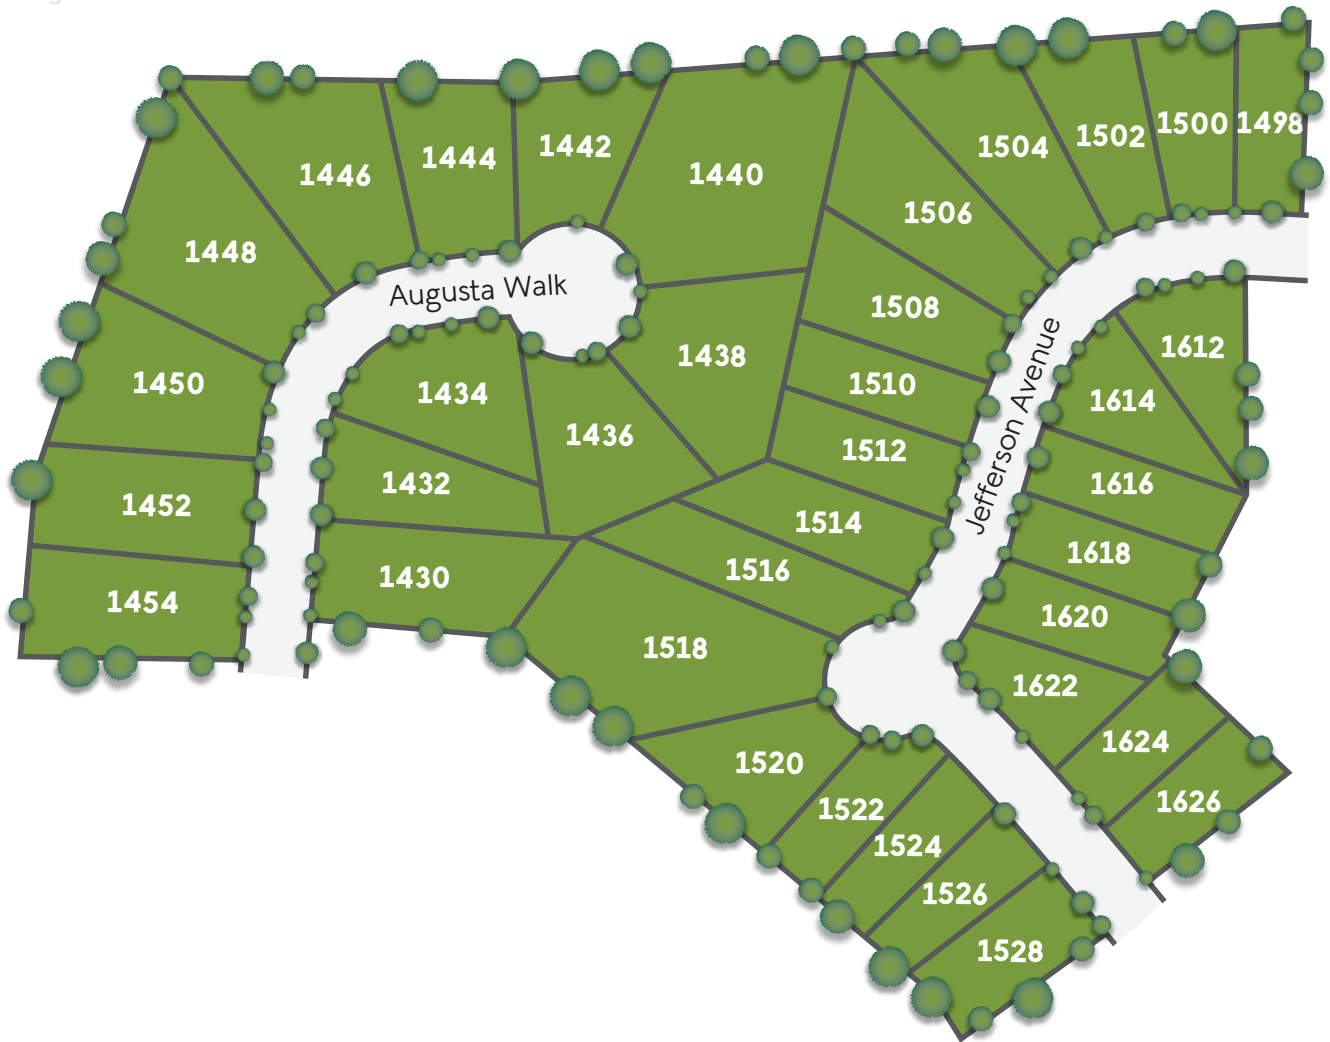

Smith Douglas Homes Presents
TOWNE MILL

Contact New Home Specialist at 678.615.2360

QUALITY | INTEGRITY | VALUE

www.smithdouglas.com

*Information is believed to be accurate but is not warranted. Subject to change without notice. Smith Douglas Homes® 152139 SD ATL MAR_3