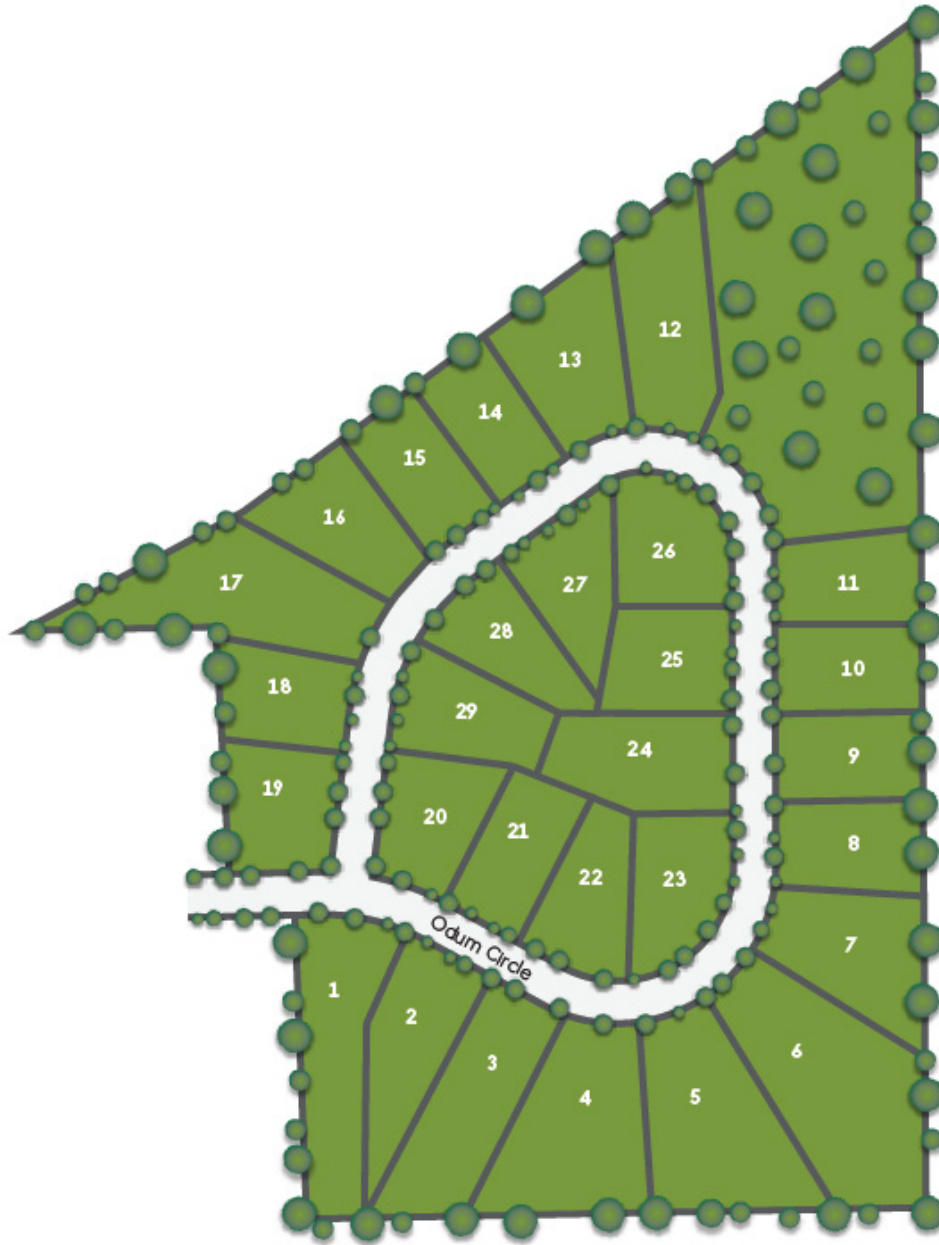

Smith Douglas Homes Presents
ODUM GREEN

Contact New Home Specialist at
odumgreen@smithdouglas.com | 770-570-7559

QUALITY | INTEGRITY | VALUE

smithdouglas.com

*Information is believed to be accurate but is not warranted. Subject to change without notice. Smith Douglas Homes® 152991 SD ATL MAY_4