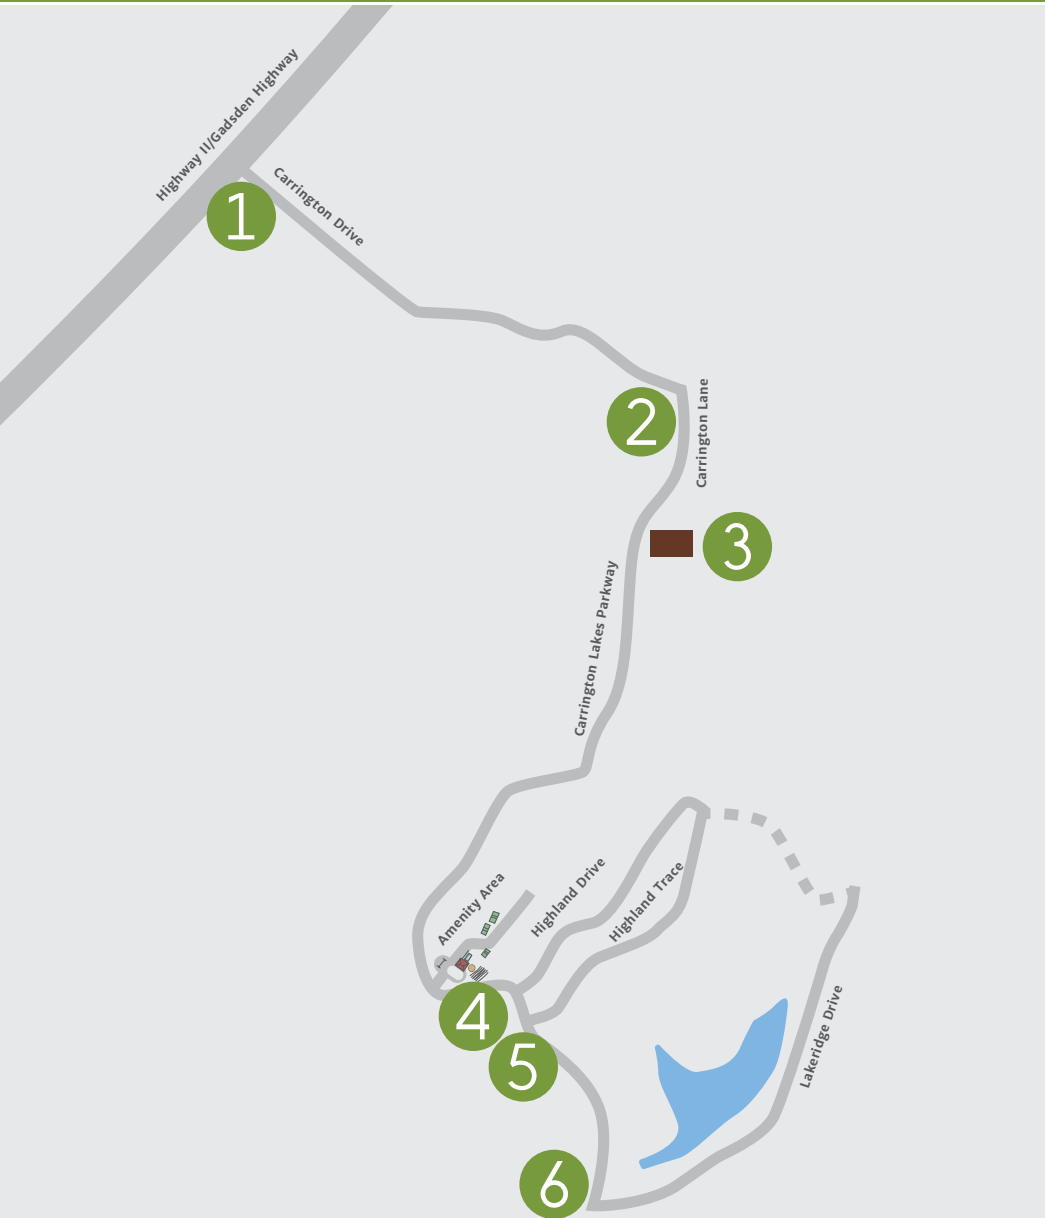

CARRINGTON LAKES

- 1 From Hwy 11 / Gadsden Hwy turn onto Carrington Drive
- 2 Follow Carrington Drive for 1 mile and turn RIGHT onto Carrington Lane
- 3 Drive $\frac{1}{8}$ mile on Carrington Lane until you come to a Guard House (gain admittance as a sales guest)
- 4 Road then becomes Carrington Lakes Pkwy - stay on this Pkwy for $1 \frac{1}{4}$ miles and then turn LEFT onto Highlands Drive
- 5 To see Highlands section first: Follow Carrington Lakes Pkwy for 500 ft. and turn LEFT onto Highlands Trace
- 6 To see Lakeridge section first: Follow Carrington Lakes Pkwy $\frac{1}{2}$ mile, turn LEFT onto Lakeridge Dr. and follow the road over the lake

Welcome to Smith Douglas Homes Carrington Lakes.

Call 205-640-8074 for Sales Information. You may also enter our Buffington Model Home, located in the Lakeridge section, sunup to sundown using the Nter Now keypad, or by visiting our sales office.