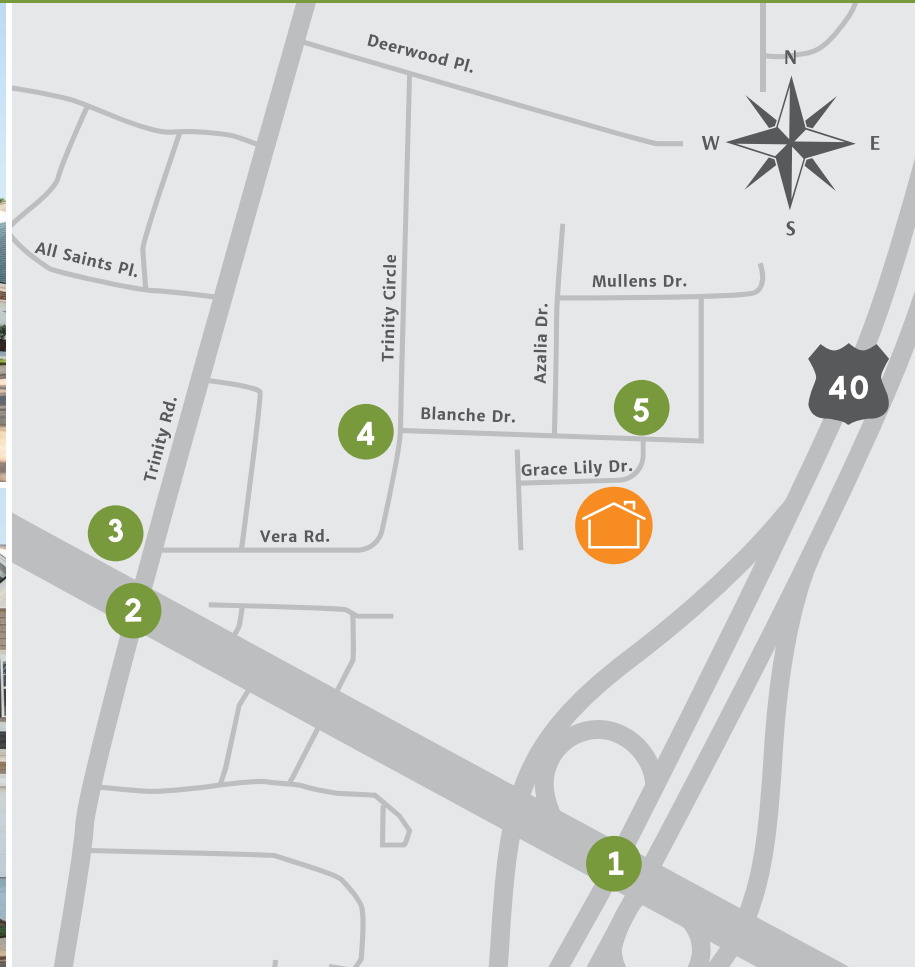

# HAYESBURY TOWNES DIRECTIONS

## HAYESBURY TOWNES

6325 Grace Lily Drive, Cary, NC 27607

-  From I-40 E, take Exit 290 and turn left
-  At the first intersection with a stoplight turn right onto Trinity Rd.
-  Take immediate first right after intersection onto Vera Rd.
-  Follow the curve onto Trinity Circle and take the first right onto Blanche Dr.
-  Continue down Blanche Dr. and turn right on Grace Lily Dr.
-  Arrived at Hayesbury Townes on your left!