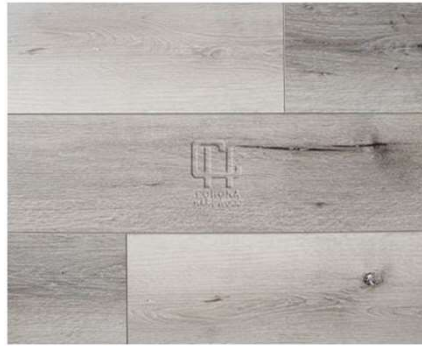

FINISH PACKAGE #4

LVP Floor Finish
DIAMOND W PROTEK
Color: Feather Lake
KL9105

Carpet Finish
TUFTEX
Collection: Martini Time
Color: Stonington 00524

Master Shower Surround and Floor
Emser Tile
Uptown Color: Sugar Hill 12x24"

Secondary Bath Floor
DAL TILE Fabrique
Color: Blanc Linen P685
12x24

Split Finish Kitchen
Perimeter Uppers are
White, Lovers and Island
are Blue

Countertop for Kitchen & MBA
PIEDRAFINA-Bella Quartz
Color: Carrera Blanc

Kitchen Backsplash
Arizona Tile Jumbo Elongated Hex
4x6" Color: Cotton

Master Shower Surround & Floor
Emser- Uptown Sugar Hill 2x2 Mosaic

Secondary Bath Counter
PIEDRAFINA Color: Snow

Secondary Bath Tub/Shower Surround
PIEDRAFINA Color: Glacier