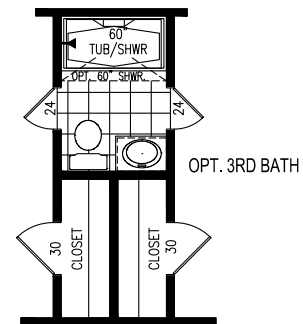

# Comfort 5176

32 x 76 (80) Overall  
 30 x 76 Box 2,280 Lvg.Sq.Ft.  
 4 Bedroom 2 or 3 Bath  
 Rev. 1-10-18

OFFICE/STUDY OPTION

OPT. 3RD BATH