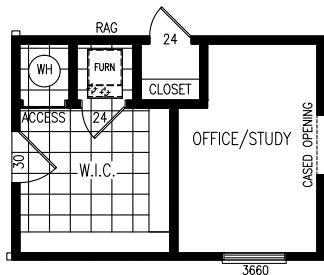

# Comfort 5176

32 x 76 (80) Overall  
 30 x 76 Box 2,280 Lvg.Sq.Ft.  
 4 Bedroom 2 or 3 Bath  
 Rev. 1-10-18

OFFICE/STUDY OPTION

OPT. 3RD BATH