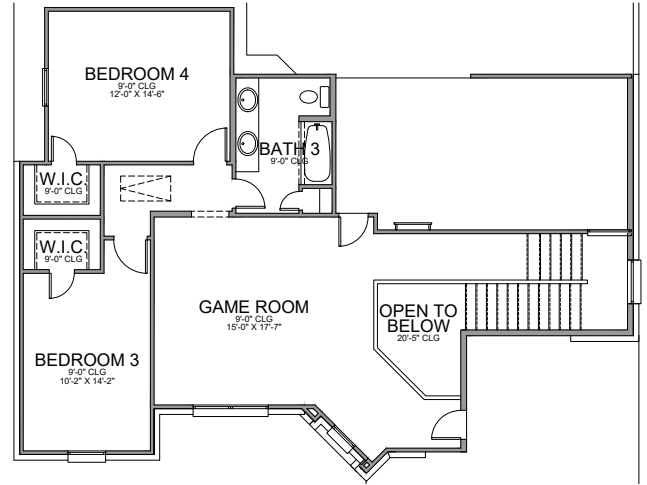

**1st Floor Plan**

**2nd Floor Plan**

**\* Opt. Bedroom 5**

**\* Opt. Utility Cabinets**

**\* Opt. Media Room**

Base Plan.....	3,297 sf
Opt. Rear Brick.....	23 sf
Opt. Bedroom 5.....	300 sf
Opt. Media Room.....	268 sf