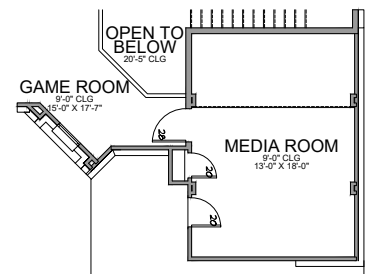

**1st Floor Plan**

**2nd Floor Plan**

**\* Opt. Bedroom 5**

**\* Opt. Utility Cabinets**

**\* Opt. Media Room**

Base Plan.....	3,297 sf
Opt. Rear Brick.....	23 sf
Opt. Bedroom 5.....	300 sf
Opt. Media Room.....	268 sf