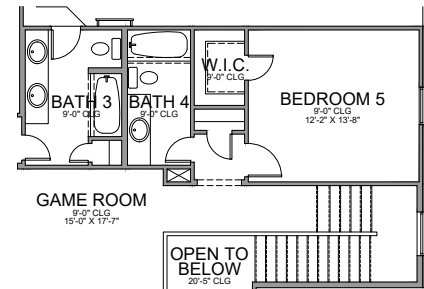

**1st Floor Plan**

**2nd Floor Plan**

**\* Opt. Bedroom 5**

**\* Opt. Utility Cabinets**

**\* Opt. Media Room**

Base Plan.....	3,297 sf
Opt. Rear Brick.....	23 sf
Opt. Bedroom 5.....	300 sf
Opt. Media Room.....	268 sf