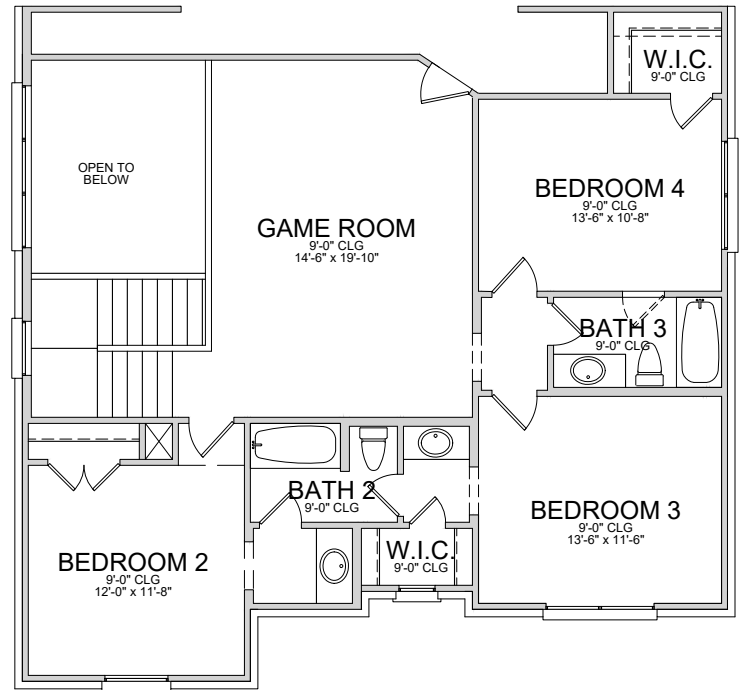

© 2019 Megatel Homes Inc. All Rights Reserved

1st Floor Plan

2nd Floor Plan

Base Plan.....	3080 sf
Opt. Media Room.....	275 sf

Opt. Media Room

REVISED 01/25/21