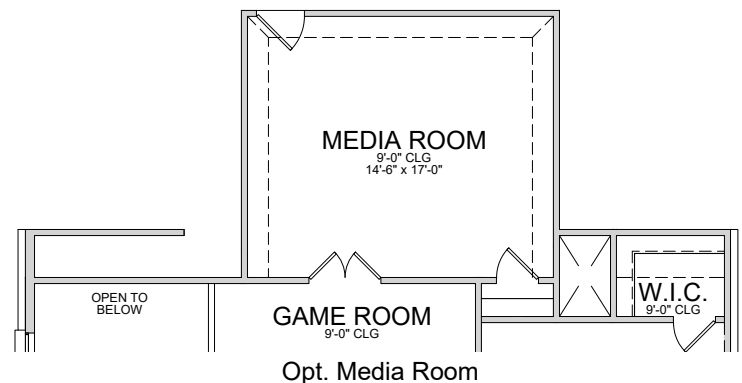

© 2019 Megatel Homes Inc. All Rights Reserved

1st Floor Plan

2nd Floor Plan

Base Plan.....	3080 sf
Opt. Media Room.....	275 sf

Opt. Media Room

REVISED 01/25/21