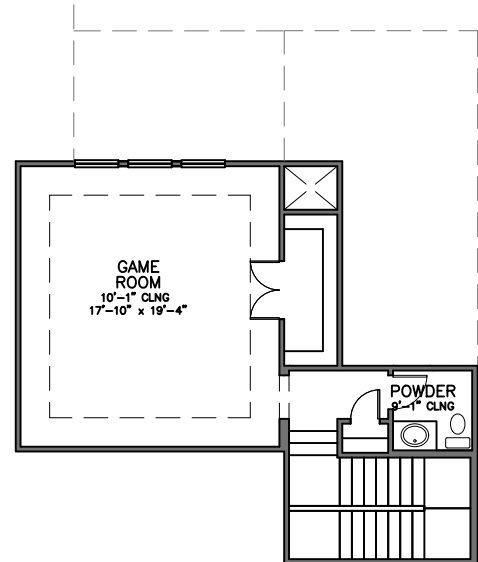

First Floor Plan

***First floor W/ Game Room Option

* Mud Cubbies Option First Floor Plan

* Full Bath Option Second Floor Plan

* Game Room Option Second Floor Plan

Base Plan..... 2,515 sf
 Game Room Option adds..... 505 sf