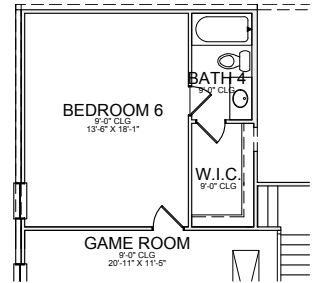

**1st Floor Plan**

**2nd Floor Plan**

\* Opt. Bedroom 6

\* Opt. Media Room

\* Opt. Bedroom 5

\* Opt. Luxury Shower

Base Plan.....	2,836 sf
Opt. Media.....	372 sf
Opt. Bedroom 6.....	372 sf

REVISED 10/24/19