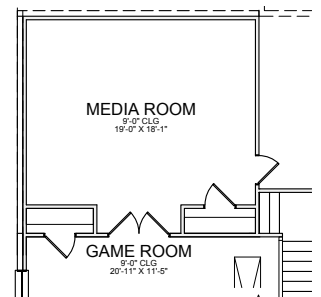

**1st Floor Plan**

**2nd Floor Plan**

\* Opt. Bedroom 6

\* Opt. Media Room

\* Opt. Bedroom 5

\* Opt. Luxury Shower

Base Plan.....	2,836 sf
Opt. Media.....	372 sf
Opt. Bedroom 6.....	372 sf

REVISED 10/24/19