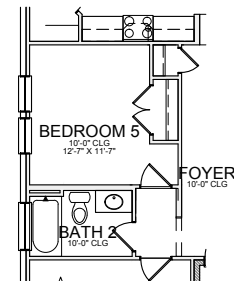

**1st Floor Plan**

**2nd Floor Plan**

\* Opt. Bedroom 6

\* Opt. Media Room

\* Opt. Bedroom 5

\* Opt. Luxury Shower

Base Plan.....	2,836 sf
Opt. Media.....	372 sf
Opt. Bedroom 6.....	372 sf

REVISED 10/24/19