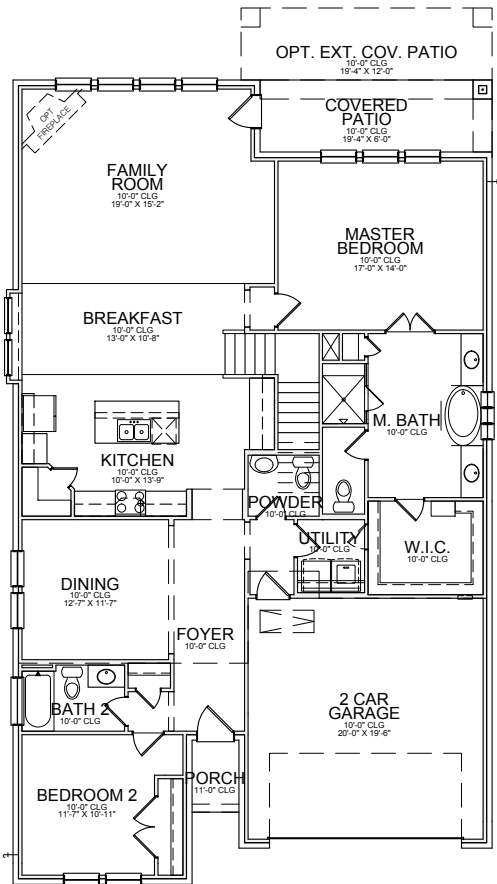

**1st Floor Plan**

**2nd Floor Plan**

\* Opt. Bedroom 6

\* Opt. Media Room

\* Opt. Bedroom 5

\* Opt. Luxury Shower

Base Plan.....	2,836 sf
Opt. Media.....	372 sf
Opt. Bedroom 6.....	372 sf

REVISED 10/24/19