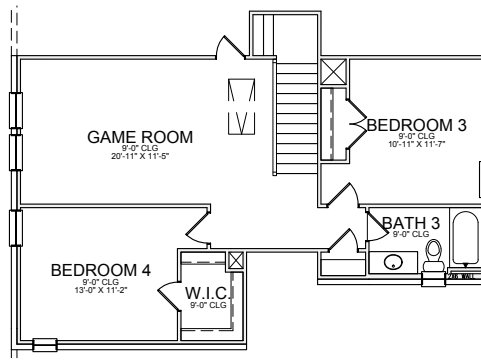

**1st Floor Plan**

**2nd Floor Plan**

\* Opt. Bedroom 6

\* Opt. Media Room

\* Opt. Bedroom 5

\* Opt. Luxury Shower

Base Plan.....	2,836 sf
Opt. Media.....	372 sf
Opt. Bedroom 6.....	372 sf

REVISED 10/24/19