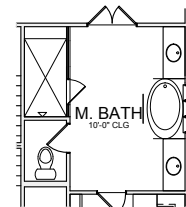

**1st Floor Plan**

**2nd Floor Plan**

\* Opt. Bedroom 6

\* Opt. Media Room

\* Opt. Bedroom 5

\* Opt. Luxury Shower

Base Plan.....	2,836 sf
Opt. Media.....	372 sf
Opt. Bedroom 6.....	372 sf

REVISED 10/24/19