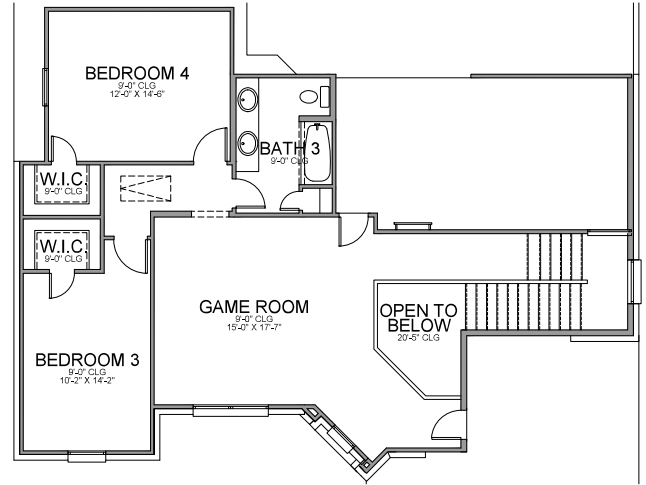

1st Floor Plan

2nd Floor Plan

\* Opt. Media Room

Base Plan.....	3,297 sf
Opt. Rear Brick.....	23 sf
Opt. Media Room.....	268 sf

REVISED 07/09/20