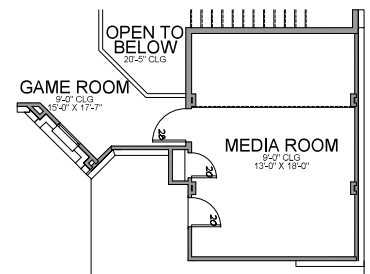

1st Floor Plan

2nd Floor Plan

\* Opt. Media Room

Base Plan.....	3,297 sf
Opt. Rear Brick.....	23 sf
Opt. Media Room.....	268 sf

REVISED 07/09/20