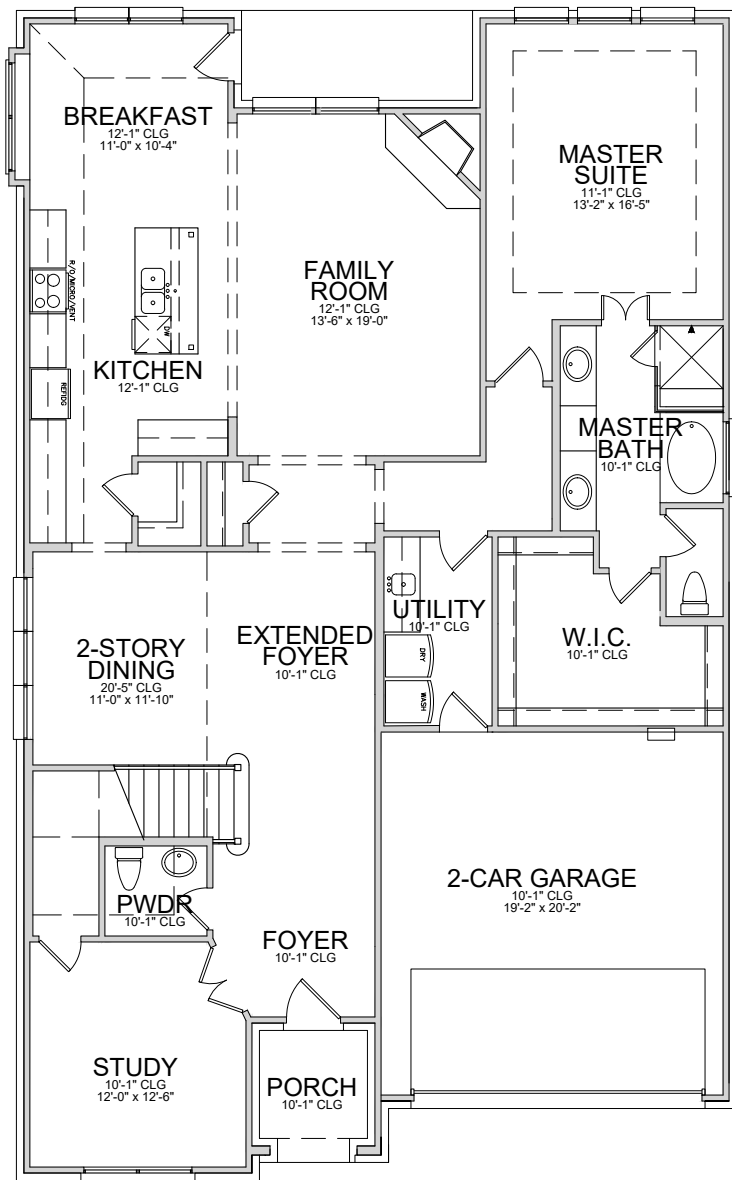

© 2019 Megatel Homes Inc. All Rights Reserved

**1st Floor Plan**

**2nd Floor Plan**

**Opt. Butlers Cabinet**

**Opt. Bedroom 5 ilo Study**

Base Plan.....	3071 sf
Opt. Media Room.....	295 sf

**Opt. Media Room**