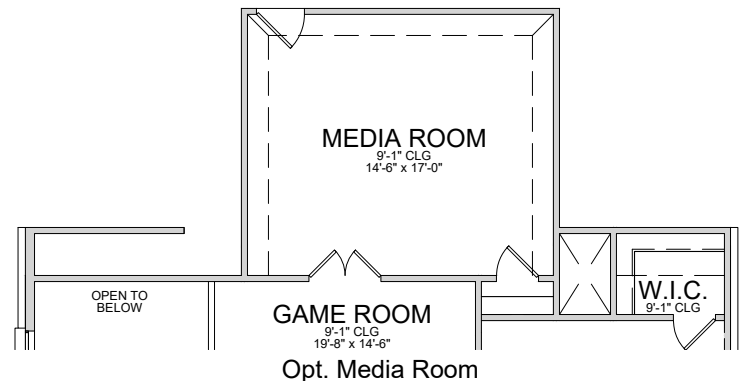

© 2019 Megatel Homes Inc. All Rights Reserved

**1st Floor Plan**

**2nd Floor Plan**

**Opt. Butlers Cabinet**

**Opt. Bedroom 5 ilo Study**

Base Plan.....	3071 sf
Opt. Media Room.....	295 sf

**Opt. Media Room**