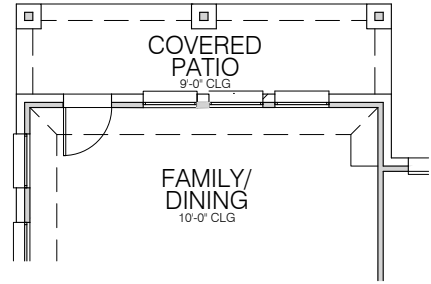

Elevation A
(Opt Stone shown)

Elevation B
(Opt Stone shown)

REVISED 11/18/20

1st Floor Plan

Opt. Covered Patio

Opt. Fireplace

Opt. Sinks @ Bath 2

Base Plan..... 1829 sf