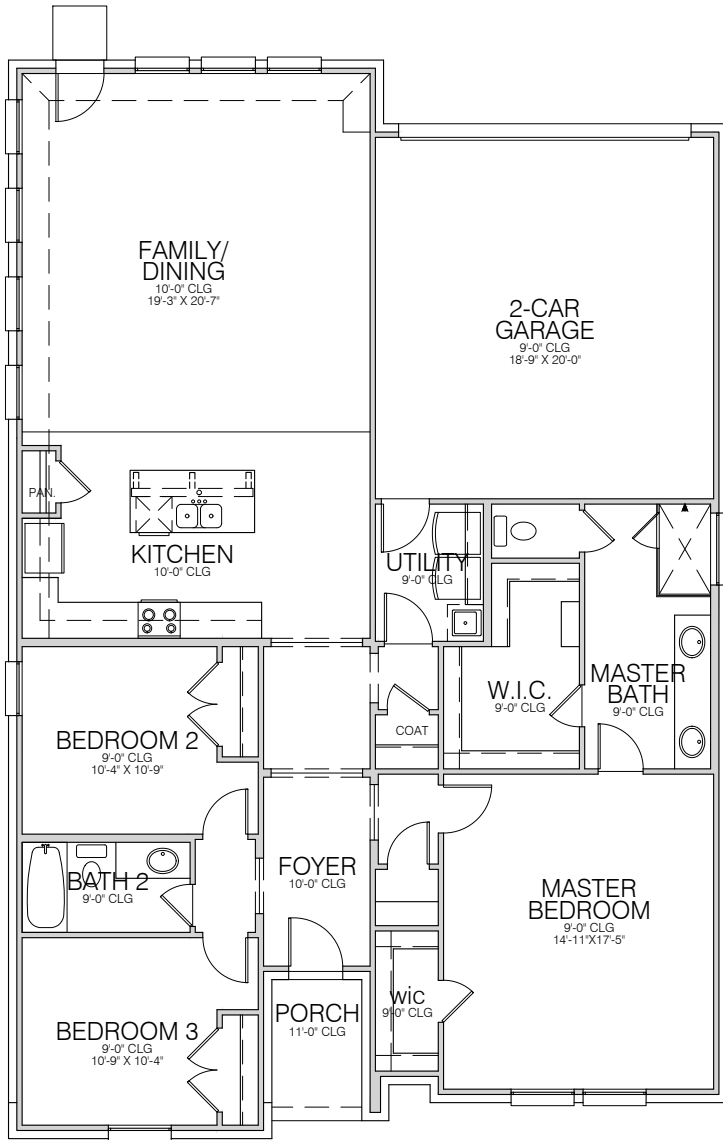

Elevation A
(Opt Stone shown)

Elevation B
(Opt Stone shown)

REVISED 11/18/20

1st Floor Plan

Opt. Covered Patio

Opt. Fireplace

Opt. Sinks @ Bath 2

Base Plan..... 1829 sf