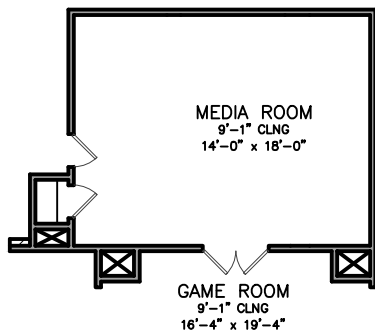

Elevation A

Elevation B

REVISED 8-18-17

First Floor Plan

Base Plan.....	2,474 sf
Media Room Option adds.....	283 sf
Bedroom 4 Option adds.....	283 sf

* Media Room Option
Second Floor Plan

* Bedroom 4 Option
Second Floor Plan