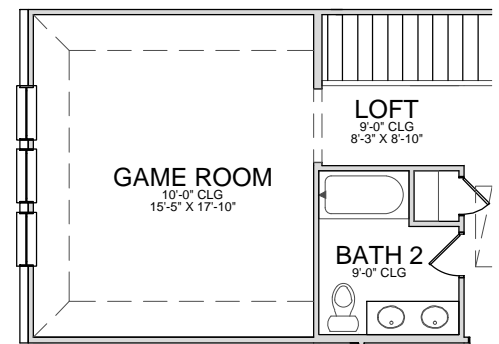

2nd Floor Plan

* Opt. Fireplace

* Opt. Bedroom 4 ILO Study

* Opt. Game Room

Base Plan.....	2,240 sf
Opt. Game Room.....	344 sf

REVISED 08/04/18

The information provided herein does not necessarily represent that your home will be constructed by Megatel Homes, Inc. Megatel Homes, Inc. is a part of a group of homebuilders that operate under the brand name of **Megatel Homes**. The builders that construct homes under the brand of Megatel Homes offer a variety of quality homes and the information that is provided herein, including printed material and all information available on the website for Megatel Homes does not guarantee that your home will be constructed by Megatel Homes, Inc. Each individual buyer should be aware and understand what entity they have contracted with in connection with their Megatel Homes brand product. Seller does not represent/guarantee that the project will be serviced by a particular public school/ school district. You should independently confirm which school/districts serve the project prior to executing a purchase contract. Square footage/acreage shown is only an estimate and actual square footage/acreage will differ. Completion and/or move-in dates are estimated. Prices, plans and terms are subject to change without notice. Depictions of Options, Hardscape, landscape and other items shown are not included in the purchase price. This is not an offer or the solicitation of an offer for the purchase of a new home. © 2018 Megatel Homes Inc. All Rights Reserved