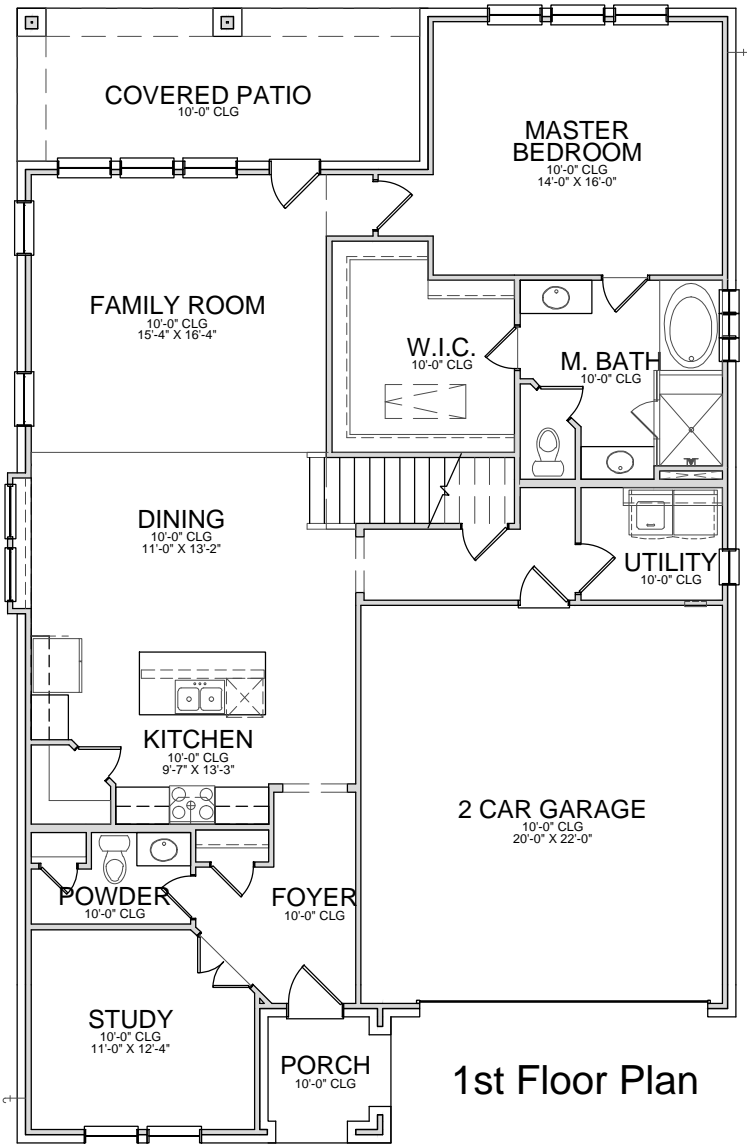

2nd Floor Plan

* Opt. Fireplace

* Opt. Bedroom 4 ILO Study

* Opt. Game Room

Base Plan.....	2,240 sf
Opt. Game Room.....	344 sf

REVISED 08/04/18

The information provided herein does not necessarily represent that your home will be constructed by Megatel Homes, Inc. Megatel Homes, Inc. is a part of a group of homebuilders that operate under the brand name of **Megatel Homes**. The builders that construct homes under the brand of Megatel Homes offer a variety of quality homes and the information that is provided herein, including printed material and all information available on the website for Megatel Homes does not guarantee that your home will be constructed by Megatel Homes, Inc. Each individual buyer should be aware and understand what entity they have contracted with in connection with their Megatel Homes brand product. Seller does not represent/guarantee that the project will be serviced by a particular public school/ school district. You should independently confirm which school/districts serve the project prior to executing a purchase contract. Square footage/acreage shown is only an estimate and actual square footage/acreage will differ. Completion and/or move-in dates are estimated. Prices, plans and terms are subject to change without notice. Depictions of Options, Hardscape, landscape and other items shown are not included in the purchase price. This is not an offer or the solicitation of an offer for the purchase of a new home. © 2018 Megatel Homes Inc. All Rights Reserved