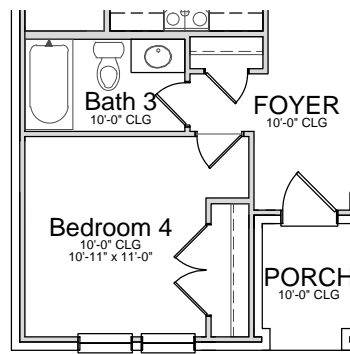

2nd Floor Plan

* Opt. Fireplace

* Opt. Bedroom 4 ILO Study

* Opt. Game Room

Base Plan.....	2,240 sf
Opt. Game Room.....	344 sf

REVISED 08/04/18

The information provided herein does not necessarily represent that your home will be constructed by Megatel Homes, Inc. Megatel Homes, Inc. is a part of a group of homebuilders that operate under the brand name of **Megatel Homes**. The builders that construct homes under the brand of Megatel Homes offer a variety of quality homes and the information that is provided herein, including printed material and all information available on the website for Megatel Homes does not guarantee that your home will be constructed by Megatel Homes, Inc. Each individual buyer should be aware and understand what entity they have contracted with in connection with their Megatel Homes brand product. Seller does not represent/guarantee that the project will be serviced by a particular public school/ school district. You should independently confirm which school/districts serve the project prior to executing a purchase contract. Square footage/acreage shown is only an estimate and actual square footage/acreage will differ. Completion and/or move-in dates are estimated. Prices, plans and terms are subject to change without notice. Depictions of Options, Hardscape, landscape and other items shown are not included in the purchase price. This is not an offer or the solicitation of an offer for the purchase of a new home. © 2018 Megatel Homes Inc. All Rights Reserved