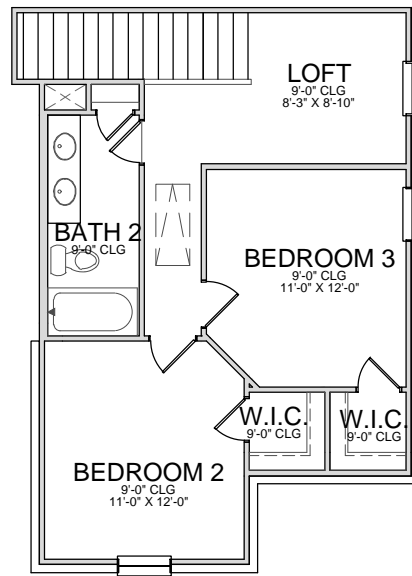

2nd Floor Plan

* Opt. Fireplace

* Opt. Bedroom 4 ILO Study

* Opt. Game Room

Base Plan.....	2,240 sf
Opt. Game Room.....	344 sf

REVISED 08/04/18

The information provided herein does not necessarily represent that your home will be constructed by Megatel Homes, Inc. Megatel Homes, Inc. is a part of a group of homebuilders that operate under the brand name of **Megatel Homes**. The builders that construct homes under the brand of Megatel Homes offer a variety of quality homes and the information that is provided herein, including printed material and all information available on the website for Megatel Homes does not guarantee that your home will be constructed by Megatel Homes, Inc. Each individual buyer should be aware and understand what entity they have contracted with in connection with their Megatel Homes brand product. Seller does not represent/guarantee that the project will be serviced by a particular public school/ school district. You should independently confirm which school/districts serve the project prior to executing a purchase contract. Square footage/acreage shown is only an estimate and actual square footage/acreage will differ. Completion and/or move-in dates are estimated. Prices, plans and terms are subject to change without notice. Depictions of Options, Hardscape, landscape and other items shown are not included in the purchase price. This is not an offer or the solicitation of an offer for the purchase of a new home. © 2018 Megatel Homes Inc. All Rights Reserved