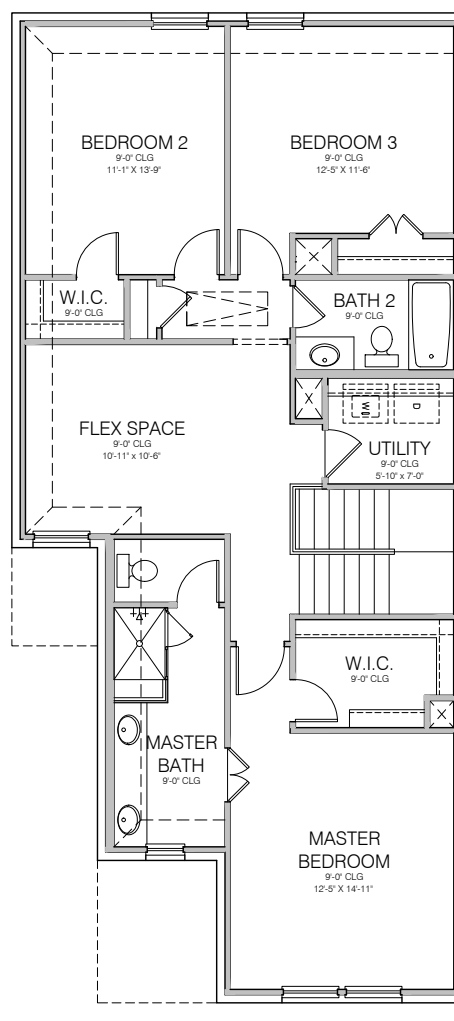

© 2020 Megatel Homes Inc. All Rights Reserved

1st Floor Plan

2nd Floor Plan

* Opt. Fireplace

Base Plan..... 1,903 sf

* Opt. Master Bath

* Opt. Bedroom 4

REVISED 05/08/20