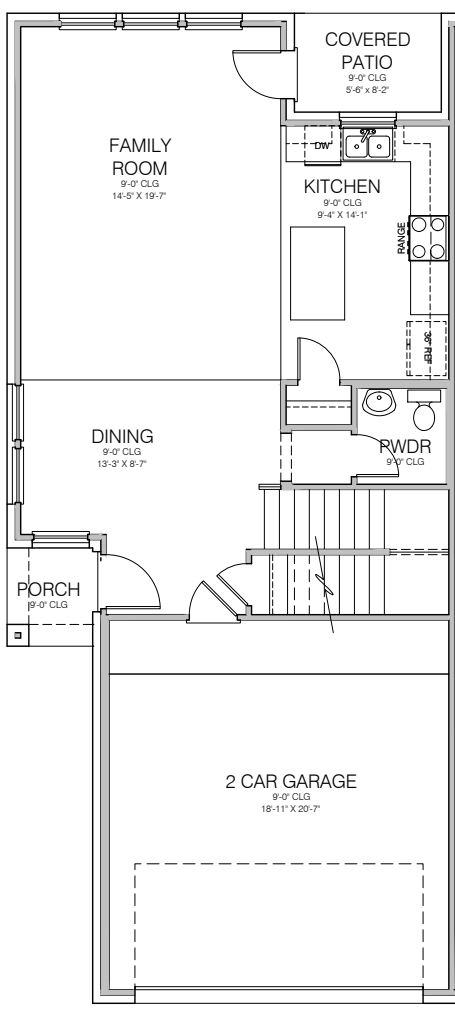

© 2020 Megatel Homes Inc. All Rights Reserved

1st Floor Plan

2nd Floor Plan

* Opt. Fireplace

Base Plan..... 1,903 sf

* Opt. Master Bath

* Opt. Bedroom 4

REVISED 05/08/20