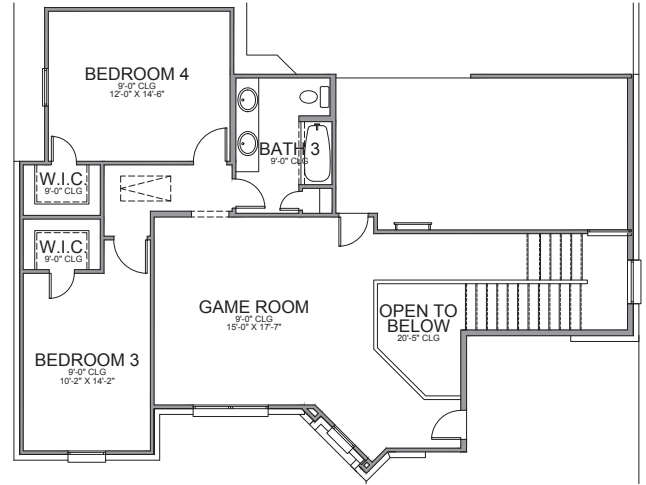

© 2018 Megatel Homes Inc. All Rights Reserved

1st Floor Plan

2nd Floor Plan

**\*\*REAR BRICK OPTION**

Base Plan.....	3,297 sf
Opt. Rear Brick.....	23 sf

REVISED 07/09/20