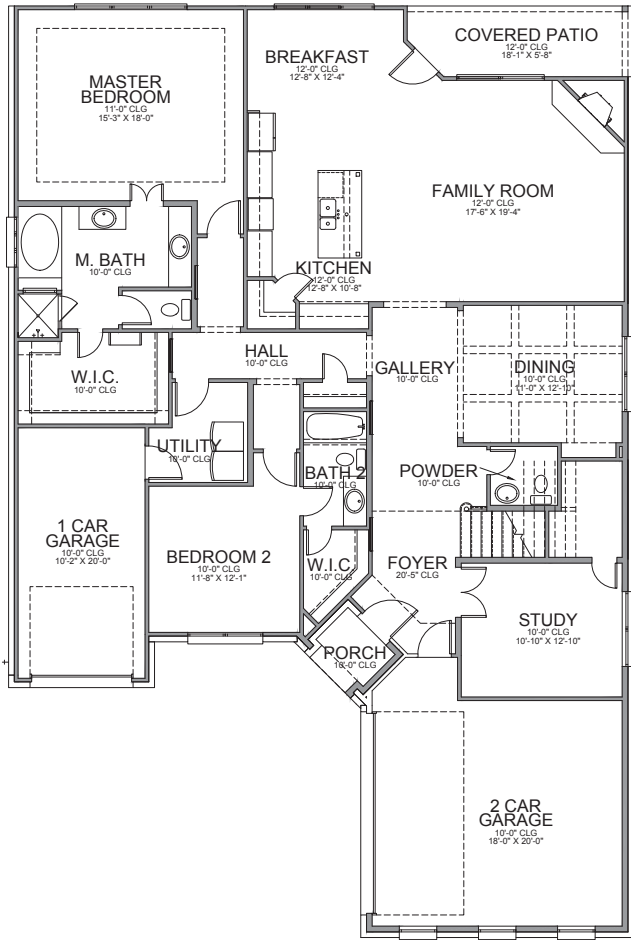

© 2018 Megatel Homes Inc. All Rights Reserved

1st Floor Plan

2nd Floor Plan

**\*\*REAR BRICK OPTION**

Base Plan.....	3,297 sf
Opt. Rear Brick.....	23 sf

REVISED 07/09/20