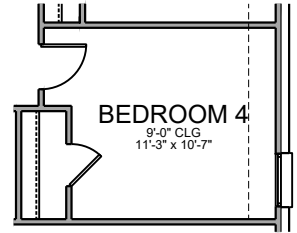

Elevation A
(Opt. Stone shown)

Elevation B
(Opt. Stone shown)

Elevation C
(Opt. Stone shown)

REVISED 08/24/21

First Floor

Opt. Master Bath

Opt. Bedroom 4 ilo Flex

Opt. Study ilo Dining

Opt. Covered Patio

Opt. Fireplace

Base Plan..... 1981 sf

REVISED 08/24/21