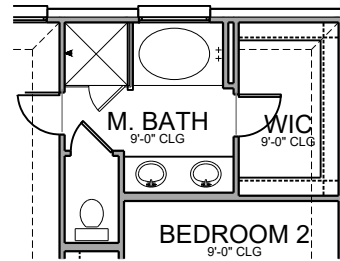

Elevation A
(Opt. Stone shown)

Elevation B
(Opt. Stone shown)

Elevation C
(Opt. Stone shown)

REVISED 08/24/21

First Floor

Opt. Master Bath

Opt. Bedroom 4 ilo Flex

Opt. Study ilo Dining

Opt. Covered Patio

Opt. Fireplace

Base Plan..... 1981 sf

REVISED 08/24/21