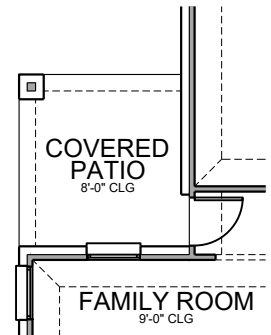

Elevation A
(Opt. Stone shown)

Elevation B
(Opt. Stone shown)

Elevation C
(Opt. Stone shown)

REVISED 08/24/21

First Floor

Opt. Master Bath

Opt. Bedroom 4 ilo Flex

Opt. Study ilo Dining

Opt. Covered Patio

Opt. Fireplace

Base Plan..... 1981 sf

REVISED 08/24/21