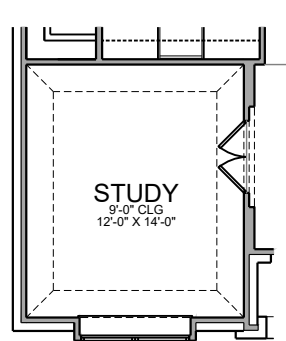

Elevation A
(Opt. Stone shown)

Elevation B
(Opt. Stone shown)

Elevation C
(Opt. Stone shown)

REVISED 08/24/21

First Floor

Opt. Master Bath

Opt. Bedroom 4 ilo Flex

Opt. Study ilo Dining

Opt. Covered Patio

Opt. Fireplace

Base Plan..... 1981 sf

REVISED 08/24/21