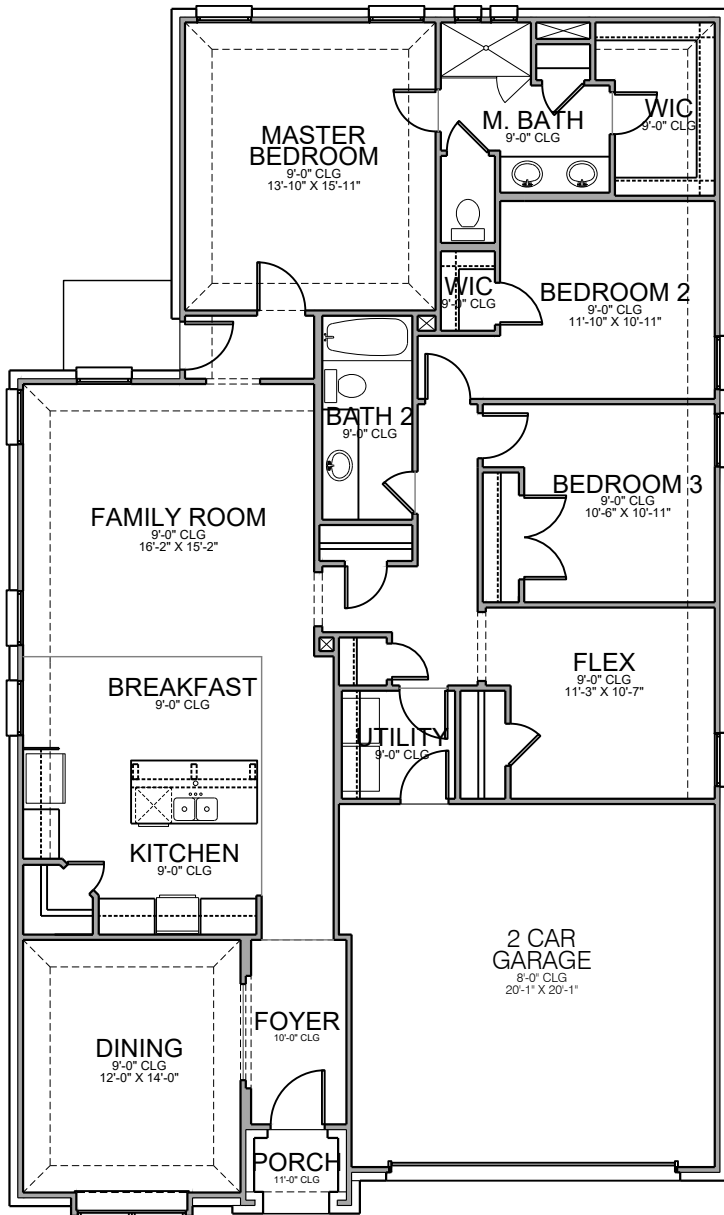

Elevation A
(Opt. Stone shown)

Elevation B
(Opt. Stone shown)

Elevation C
(Opt. Stone shown)

REVISED 08/24/21

First Floor

Opt. Master Bath

Opt. Bedroom 4 ilo Flex

Opt. Study ilo Dining

Opt. Covered Patio

Opt. Fireplace

Base Plan..... 1981 sf

REVISED 08/24/21