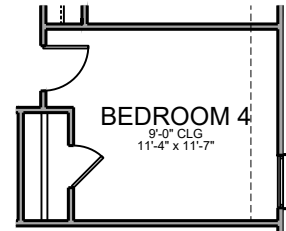

© 2020 Megatel Homes Inc. All Rights Reserved

1ST FLOOR PLAN

Base Plan..... 1983 sf

*OPT MASTER BATH

*OPT BEDROOM 4

*OPT STUDY (ELEV A SHOWN)

*OPT COVERED PATIO

REVISED 06/18/20