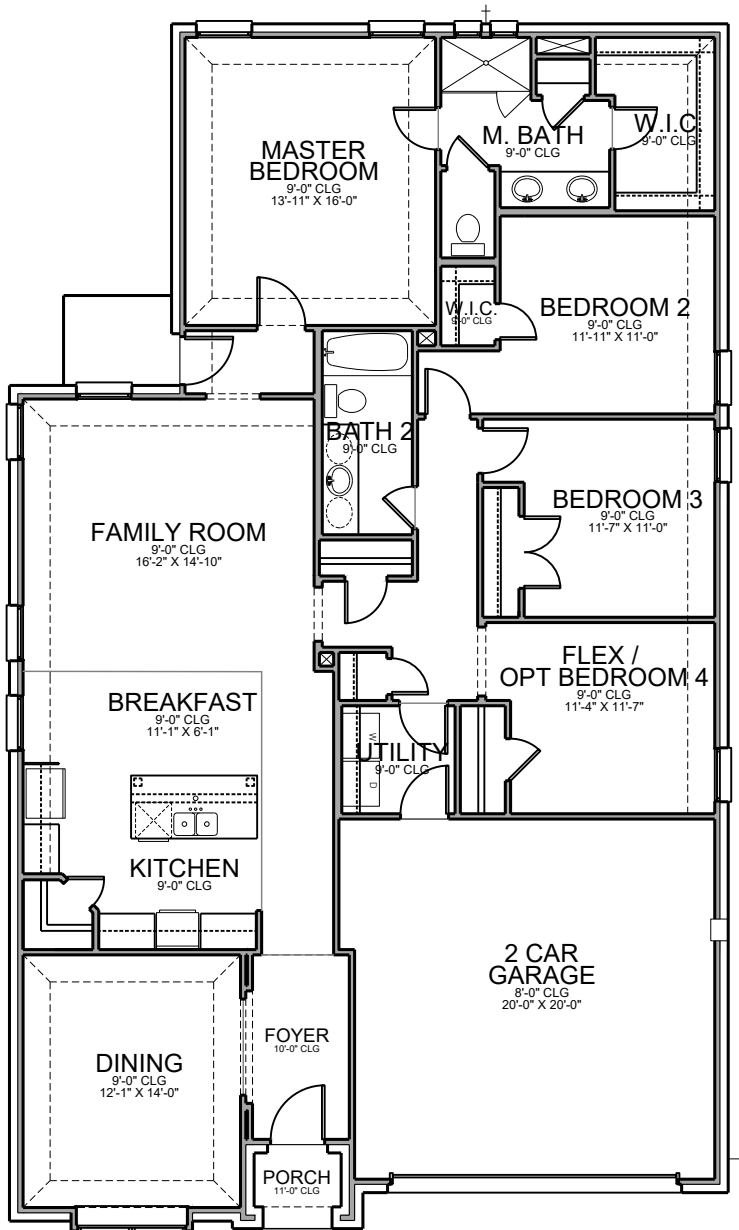

© 2020 Megatel Homes Inc. All Rights Reserved

1ST FLOOR PLAN

Base Plan..... 1983 sf

*OPT MASTER BATH

*OPT BEDROOM 4

*OPT STUDY (ELEV A SHOWN)

*OPT COVERED PATIO

REVISED 06/18/20