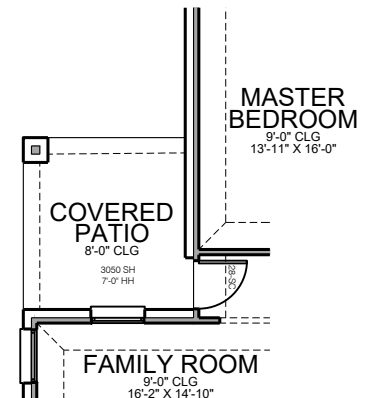

© 2020 Megatel Homes Inc. All Rights Reserved

1ST FLOOR PLAN

Base Plan..... 1983 sf

*OPT MASTER BATH

*OPT BEDROOM 4

*OPT STUDY (ELEV A SHOWN)

*OPT COVERED PATIO

REVISED 06/18/20