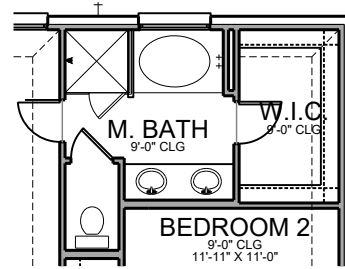

© 2020 Megatel Homes Inc. All Rights Reserved

1ST FLOOR PLAN

Base Plan..... 1983 sf

*OPT MASTER BATH

*OPT BEDROOM 4

*OPT STUDY (ELEV A SHOWN)

*OPT COVERED PATIO

REVISED 06/18/20