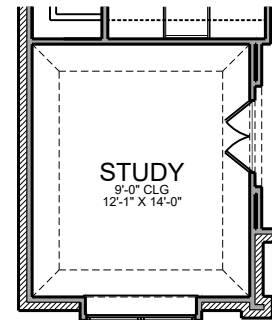

© 2020 Megatel Homes Inc. All Rights Reserved

1ST FLOOR PLAN

Base Plan..... 1983 sf

*OPT MASTER BATH

*OPT BEDROOM 4

*OPT STUDY (ELEV A SHOWN)

*OPT COVERED PATIO

REVISED 06/18/20