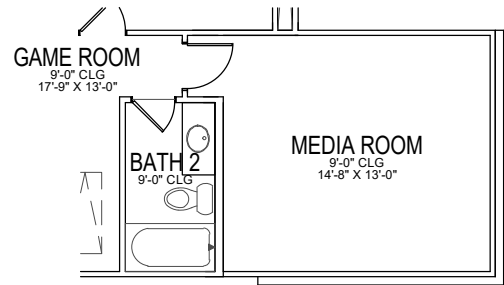

1st Floor Plan

2nd Floor Plan

* Opt. Media Room

Base Plan.....	2,468 sf
Opt. Media Room.....	156 sf

REVISED 08/04/18