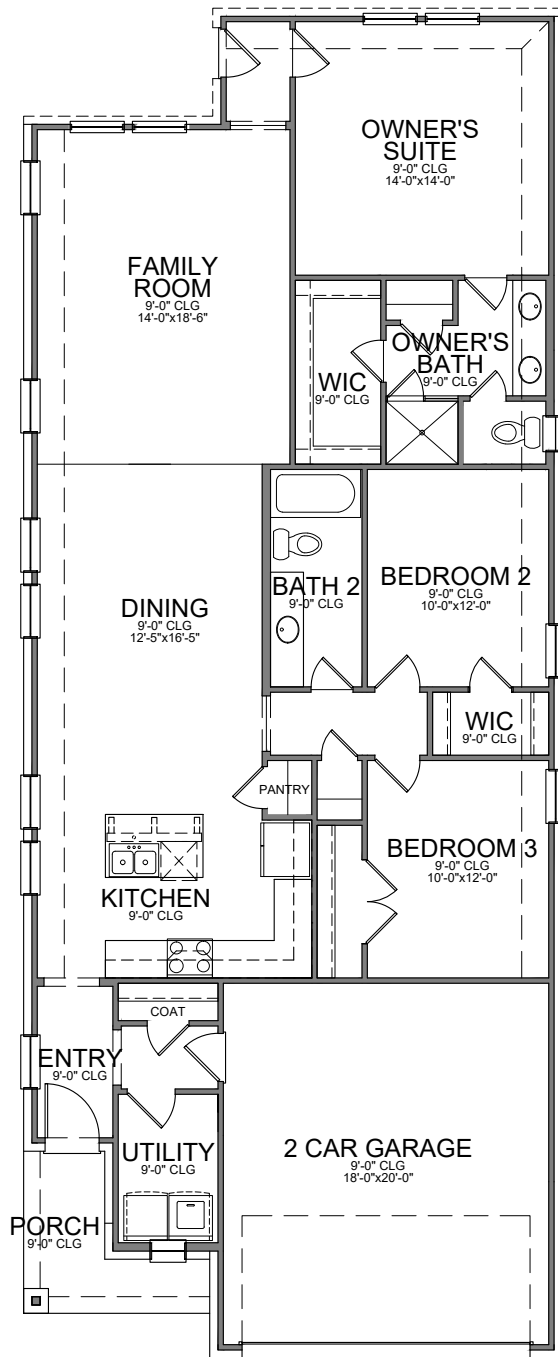

Elevation B  
(Opt. Stone shown)

REVISED 05/11/21

Opt. Covered Patio

**First Floor**

Base Plan..... 1684 sf

REVISED 05/11/21