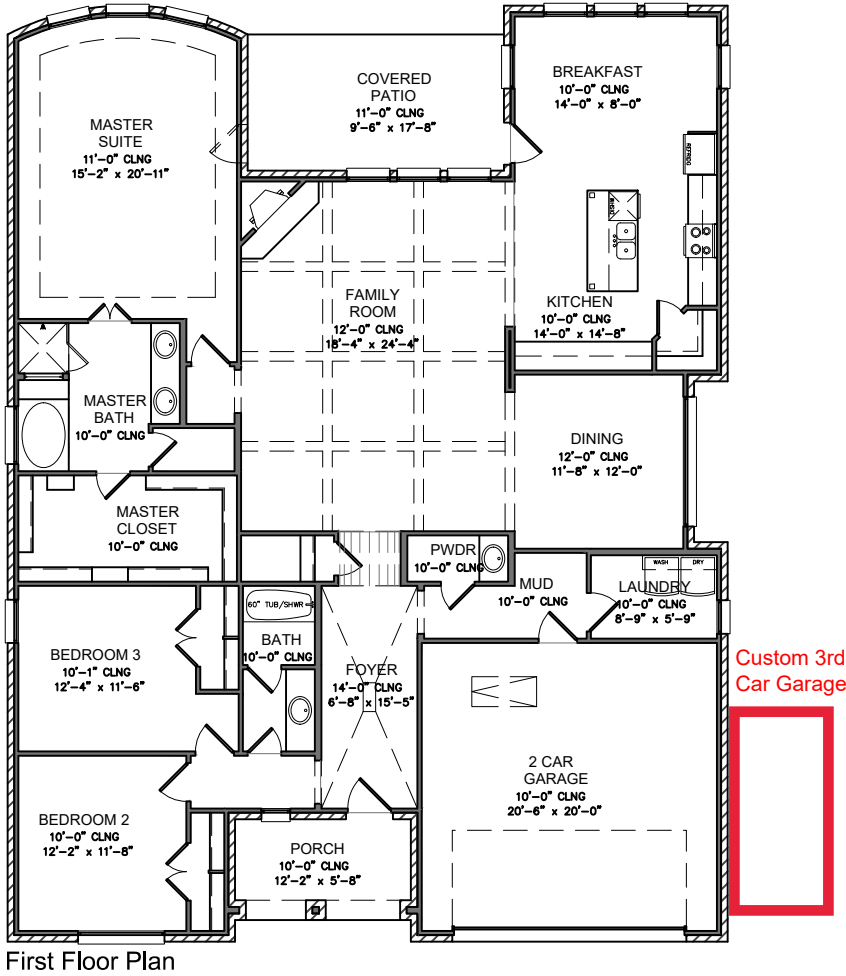

Elevation B

REVISED 12-7-17

First Floor Plan

* Game Room Option
First Floor Plan

* Game Room Option
Second Floor Plan

Base Plan..... 2,459 sf
 Game Room Option Second Floor Plan Adds... 536 sf

REVISED 12-7-17