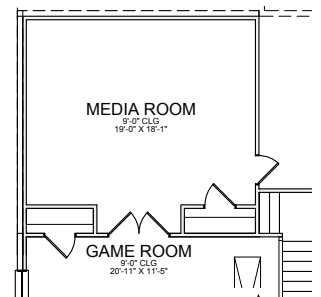

1st Floor Plan

2nd Floor Plan

* Opt. Luxury Shower

Base Plan.....	2,836 sf
Opt. Media.....	372 sf
Opt. Bedroom 6.....	372 sf

REVISED 10/24/19