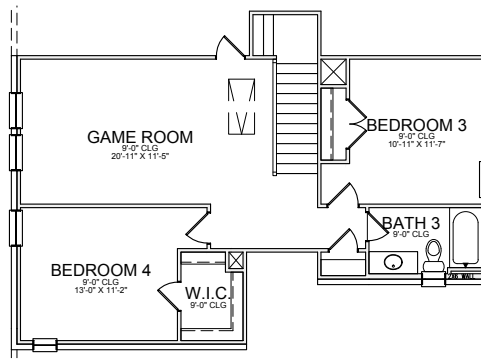

1st Floor Plan

2nd Floor Plan

* Opt. Luxury Shower

Base Plan.....	2,836 sf
Opt. Media.....	372 sf
Opt. Bedroom 6.....	372 sf

REVISED 10/24/19