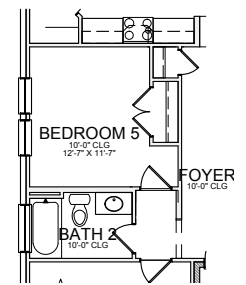

1st Floor Plan

2nd Floor Plan

* Opt. Luxury Shower

Base Plan.....	2,836 sf
Opt. Media.....	372 sf
Opt. Bedroom 6.....	372 sf

REVISED 10/24/19