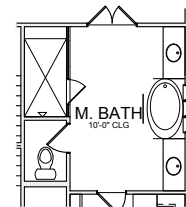

1st Floor Plan

2nd Floor Plan

* Opt. Luxury Shower

Base Plan.....	2,836 sf
Opt. Media.....	372 sf
Opt. Bedroom 6.....	372 sf

REVISED 10/24/19