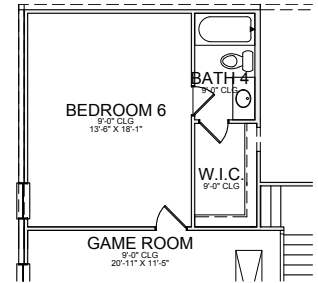

1st Floor Plan

2nd Floor Plan

* Opt. Luxury Shower

Base Plan.....	2,836 sf
Opt. Media.....	372 sf
Opt. Bedroom 6.....	372 sf

REVISED 10/24/19