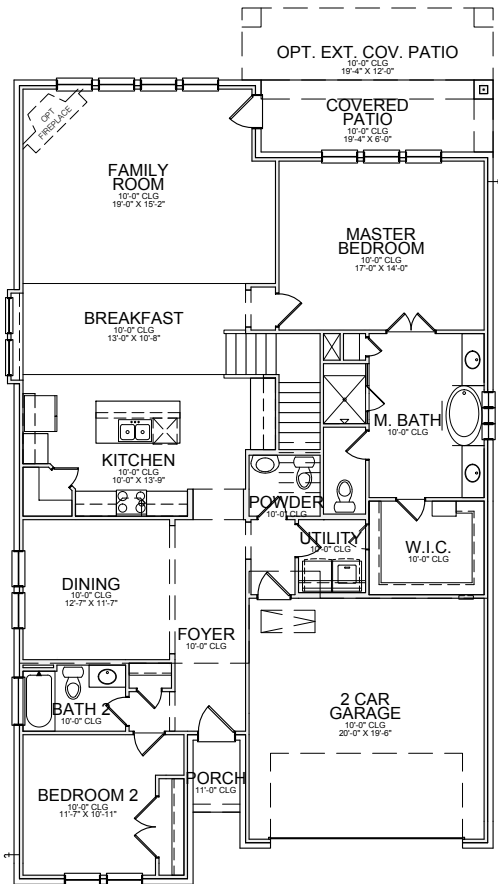

1st Floor Plan

2nd Floor Plan

* Opt. Luxury Shower

Base Plan.....	2,836 sf
Opt. Media.....	372 sf
Opt. Bedroom 6.....	372 sf

REVISED 10/24/19