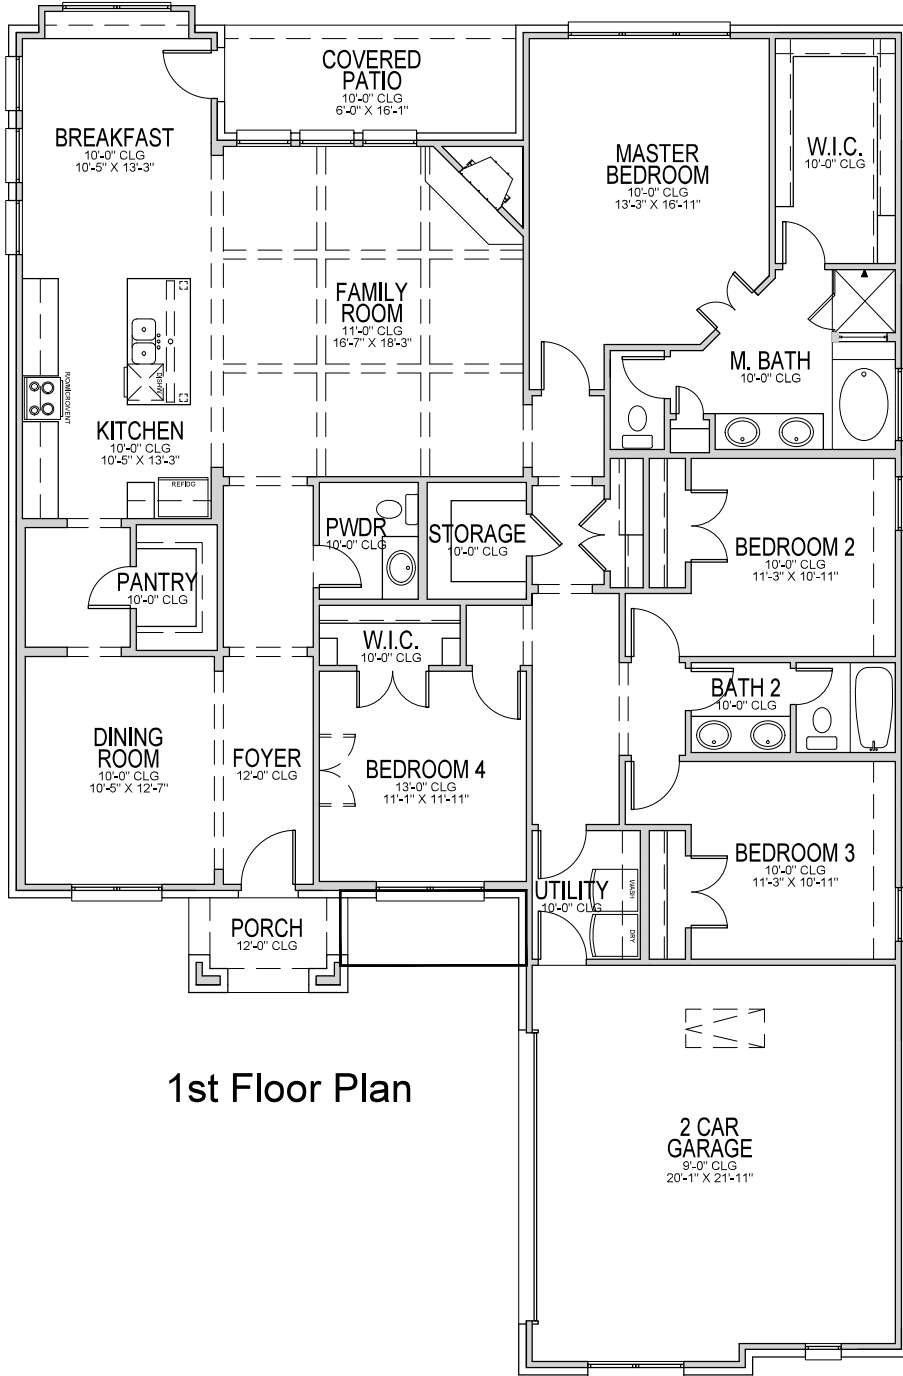

© 2019 Megatel Homes Inc. All Rights Reserved

Base Plan..... 2,409 sf
 Opt. Game Room..... 446 sf

REVISED 06/18/20

The information provided herein does not necessarily represent that your home will be constructed by Megatel Homes, Inc. Megatel Homes, Inc. is a part of a group of homebuilders that operate under the brand name of **Megatel Homes**. The builders that construct homes under the brand of Megatel Homes offer a variety of quality homes and the information that is provided herein, including printed material and all information available on the website for Megatel Homes does not guarantee that your home will be constructed by Megatel Homes, Inc. Each individual buyer should be aware and understand what entity they have contracted with in connection with their Megatel Homes brand product. Seller does not represent/guarantee that the project will be serviced by a particular public school/ school district. You should independently confirm which school/districts serve the project prior to executing a purchase contract. Square footage/acreage shown is only an estimate and actual square footage/acreage will differ. Completion and/or move-in dates are estimated. Prices, plans and terms are subject to change without notice. Depictions of Options, Hardscape, landscape and other items shown are not included in the purchase price. This is not an offer or the solicitation of an offer for the purchase of a new home.