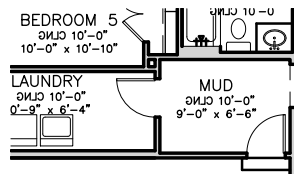

*** Master Bath Mud Pan Option First Floor Plan**

*** Media Room Option Second Floor Plan**

*** Bedroom 5 Option First Floor Plan**

*** Cubbies Option First Floor Plan**

*** Laundry Cabinet Option First Floor Plan**

Base Plan.....	3,224 sf
Media Room Option Second Floor adds.....	366 sf
Bedroom 5 adds.....	22 sf

Bonded Builders Warranty Group