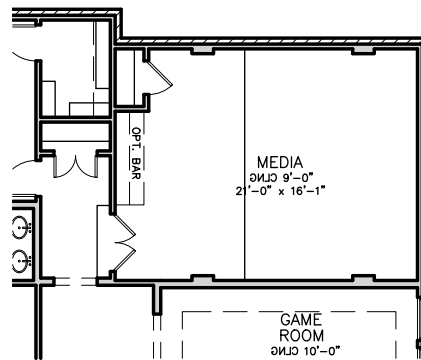

*** Master Bath Mud Pan Option First Floor Plan**

*** Media Room Option Second Floor Plan**

*** Bedroom 5 Option First Floor Plan**

*** Cubbies Option First Floor Plan**

*** Laundry Cabinet Option First Floor Plan**

Base Plan.....	3,224 sf
Media Room Option Second Floor adds.....	366 sf
Bedroom 5 adds.....	22 sf

Bonded Builders Warranty Group