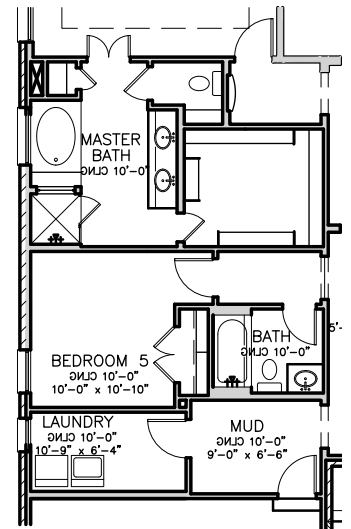

*** Master Bath Mud Pan Option First Floor Plan**

*** Media Room Option Second Floor Plan**

*** Bedroom 5 Option First Floor Plan**

*** Cubbies Option First Floor Plan**

*** Laundry Cabinet Option First Floor Plan**

Base Plan.....	3,224 sf
Media Room Option Second Floor adds.....	366 sf
Bedroom 5 adds.....	22 sf

Bonded Builders Warranty Group