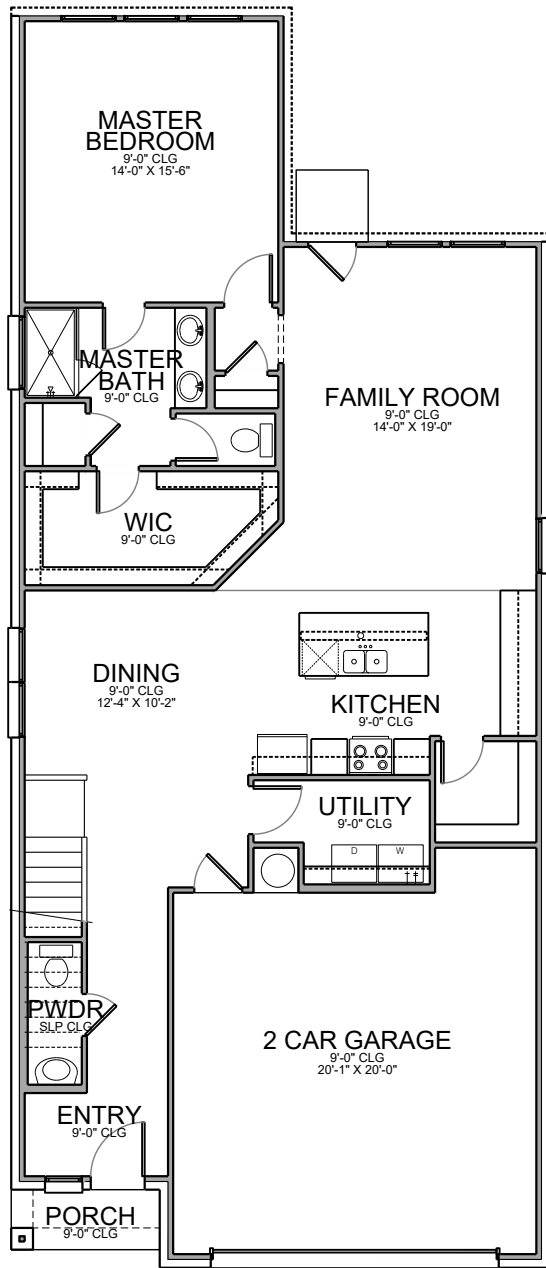

Elevation A

Elevation B

REVISED 04/26/21

First Floor

Opt. Covered Patio

Opt. Master Bath

Second Floor

Base Plan..... 2440 sf