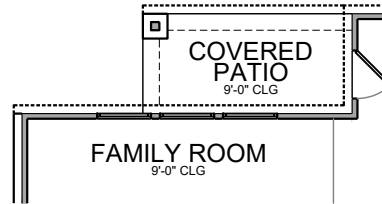

Elevation A

Elevation B

REVISED 04/26/21

First Floor

Opt. Covered Patio

Opt. Master Bath

Second Floor

Base Plan..... 2440 sf