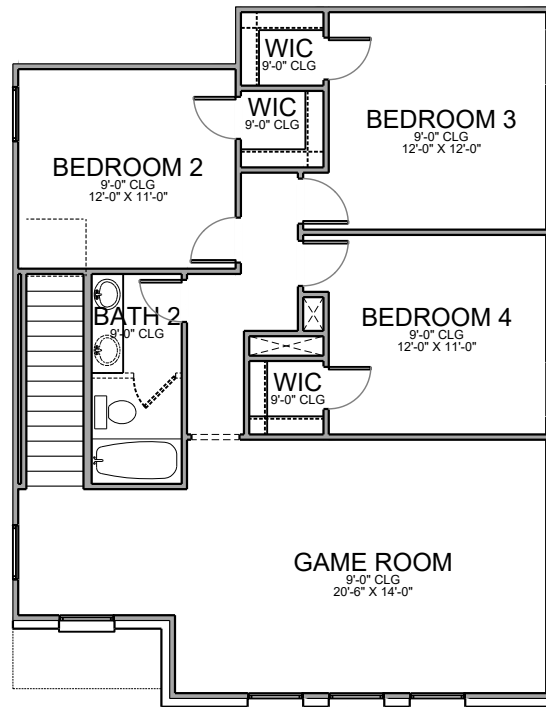

Elevation A

Elevation B

REVISED 04/26/21

First Floor

Opt. Covered Patio

Opt. Master Bath

Second Floor

Base Plan..... 2440 sf