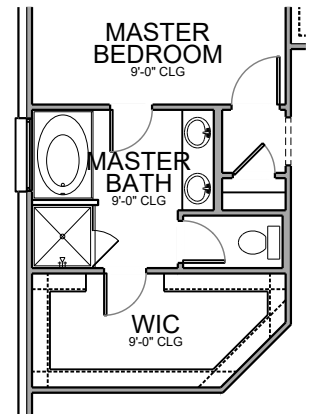

Elevation A

Elevation B

REVISED 04/26/21

First Floor

Opt. Covered Patio

Opt. Master Bath

Second Floor

Base Plan..... 2440 sf