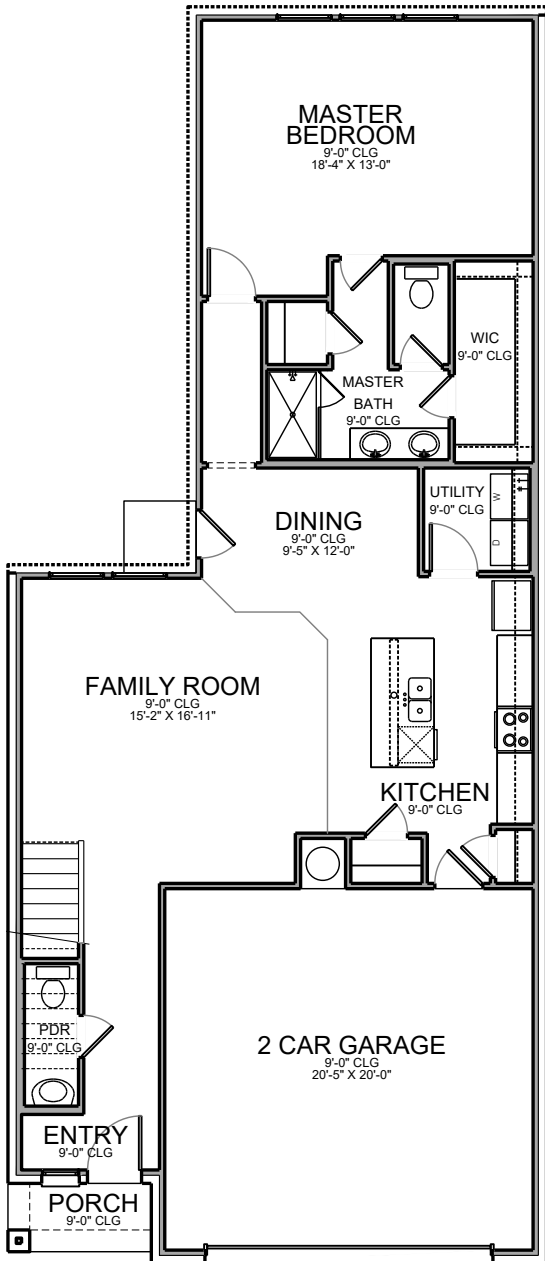

Elevation A

Elevation B

REVISED 5-12-21

First Floor

Base Plan..... 1802 sf

Opt. Bedroom 4

Second Floor

Opt. Master Bath REVISED 5-12-21

Opt. Cov. Patio