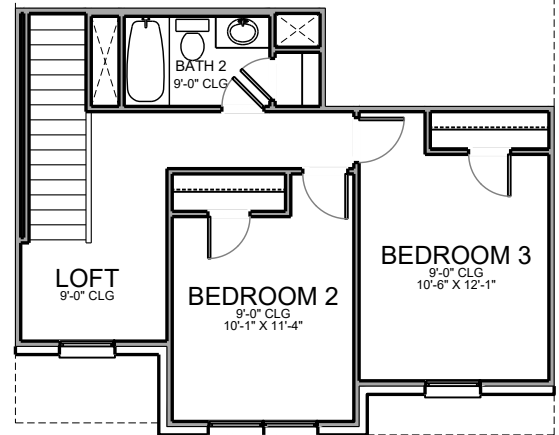

Elevation A

Elevation B

REVISED 5-12-21

First Floor

Base Plan..... 1802 sf

Opt. Bedroom 4

Second Floor

Opt. Master Bath REVISED 5-12-21