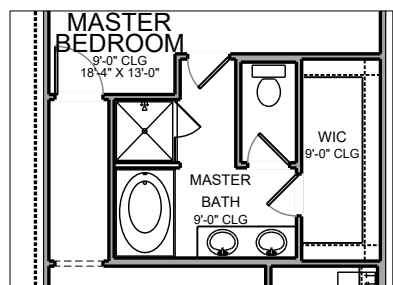

Elevation A

Elevation B

REVISED 5-12-21

First Floor

Base Plan..... 1802 sf

Opt. Bedroom 4

Second Floor

Opt. Master Bath REVISED 5-12-21