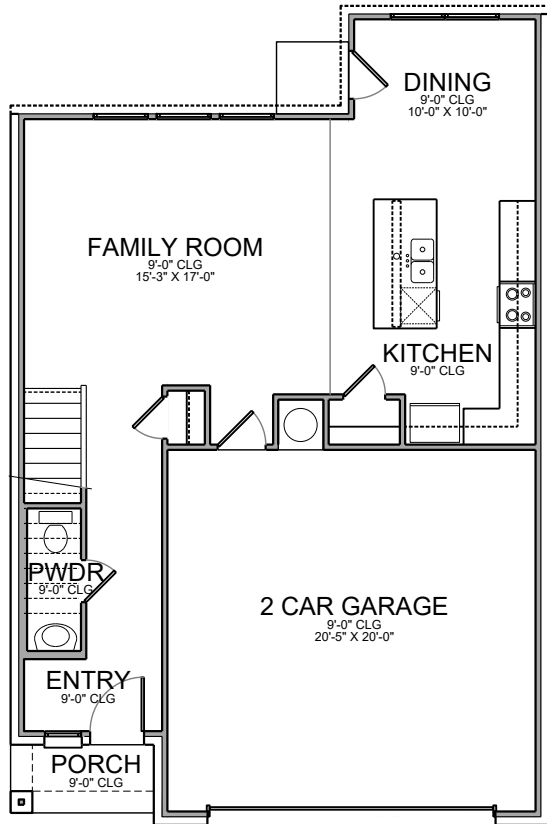

Elevation A

Elevation B

REVISED 04/26/21

First Floor

Second Floor

Opt. Master Bath

Opt. Covered Patio

Base Plan..... 1854 sf