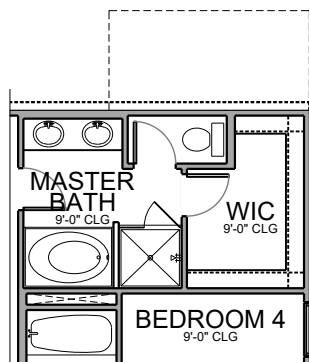

Elevation A

Elevation B

REVISED 04/26/21

First Floor

Second Floor

Opt. Master Bath

Opt. Covered Patio

Base Plan..... 1854 sf