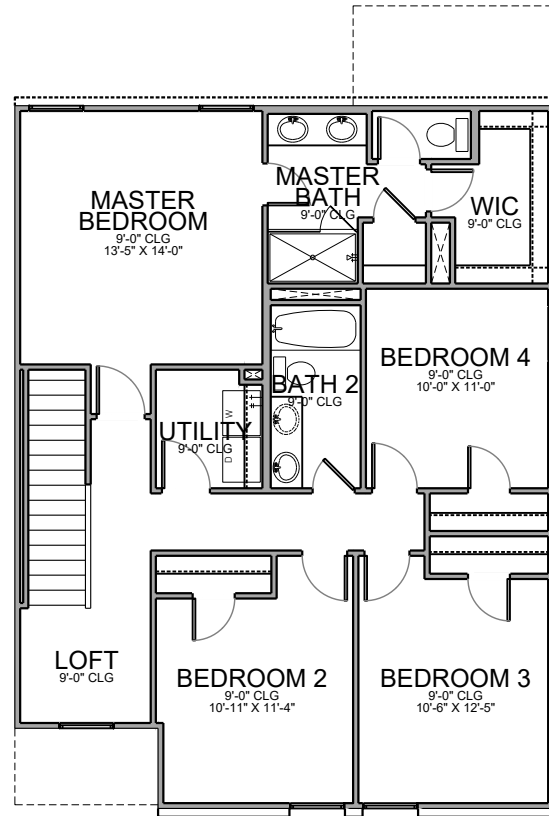

Elevation A

Elevation B

REVISED 04/26/21

First Floor

Second Floor

Opt. Master Bath

Opt. Covered Patio

Base Plan..... 1854 sf