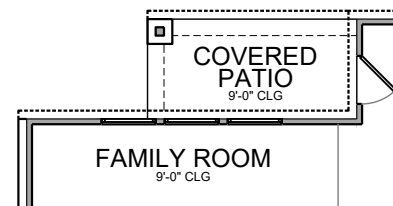

Elevation A

Elevation B

REVISED 04/26/21

First Floor

Second Floor

Opt. Master Bath

Opt. Covered Patio

Base Plan..... 1854 sf