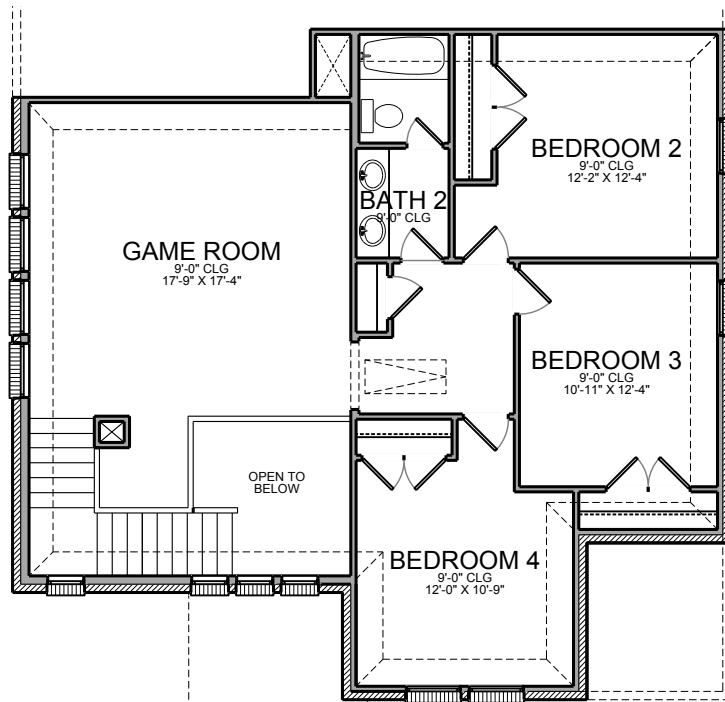

© 2020 Megatel Homes Inc. All Rights Reserved

1st Floor Plan

2nd Floor Plan

* Opt. Covered Patio

Base Plan.....	2608 sf
Opt. Bath 3.....	50 sf

* Opt. Bath 3

The information provided herein does not necessarily represent that your home will be constructed by Megatel Homes, Inc. Megatel Homes, Inc. is a part of a group of homebuilders that operate under the brand name of **Megatel Homes**. The builders that construct homes under the brand of Megatel Homes offer a variety of quality homes and the information that is provided herein, including printed material and all information available on the website for Megatel Homes does not guarantee that your home will be constructed by Megatel Homes, Inc. Each individual buyer should be aware and understand what entity they have contracted with in connection with their Megatel Homes brand product. Seller does not represent/guarantee that the project will be serviced by a particular public school/ school district. You should independently confirm which school/districts serve the project prior to executing a purchase contract. Square footage/acreage shown is only an estimate and actual square footage/acreage will differ. Completion and/or move-in dates are estimated. Prices, plans and terms are subject to change without notice. Depictions of Options, Hardscape, landscape and other items shown are not included in the purchase price. This is not an offer or the solicitation of an offer for the purchase of a new home.