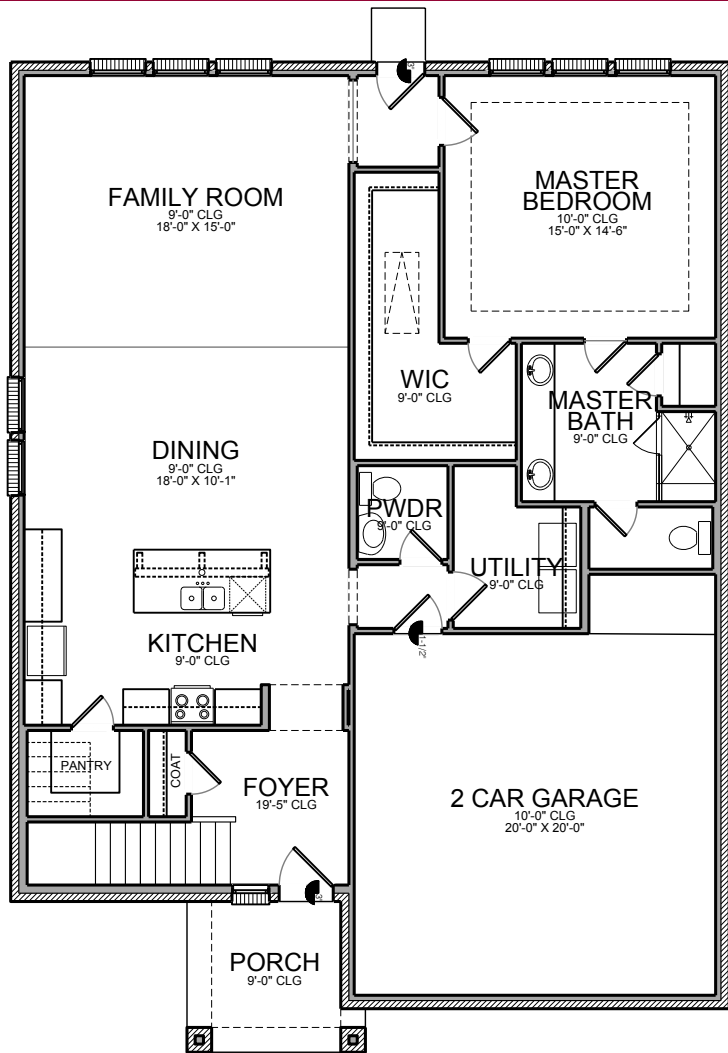

© 2020 Megatel Homes Inc. All Rights Reserved

1st Floor Plan

2nd Floor Plan

* Opt. Covered Patio

Base Plan.....	2608 sf
Opt. Bath 3.....	50 sf

* Opt. Bath 3

The information provided herein does not necessarily represent that your home will be constructed by Megatel Homes, Inc. Megatel Homes, Inc. is a part of a group of homebuilders that operate under the brand name of **Megatel Homes**. The builders that construct homes under the brand of Megatel Homes offer a variety of quality homes and the information that is provided herein, including printed material and all information available on the website for Megatel Homes does not guarantee that your home will be constructed by Megatel Homes, Inc. Each individual buyer should be aware and understand what entity they have contracted with in connection with their Megatel Homes brand product. Seller does not represent/guarantee that the project will be serviced by a particular public school/ school district. You should independently confirm which school/districts serve the project prior to executing a purchase contract. Square footage/acreage shown is only an estimate and actual square footage/acreage will differ. Completion and/or move-in dates are estimated. Prices, plans and terms are subject to change without notice. Depictions of Options, Hardscape, landscape and other items shown are not included in the purchase price. This is not an offer or the solicitation of an offer for the purchase of a new home.