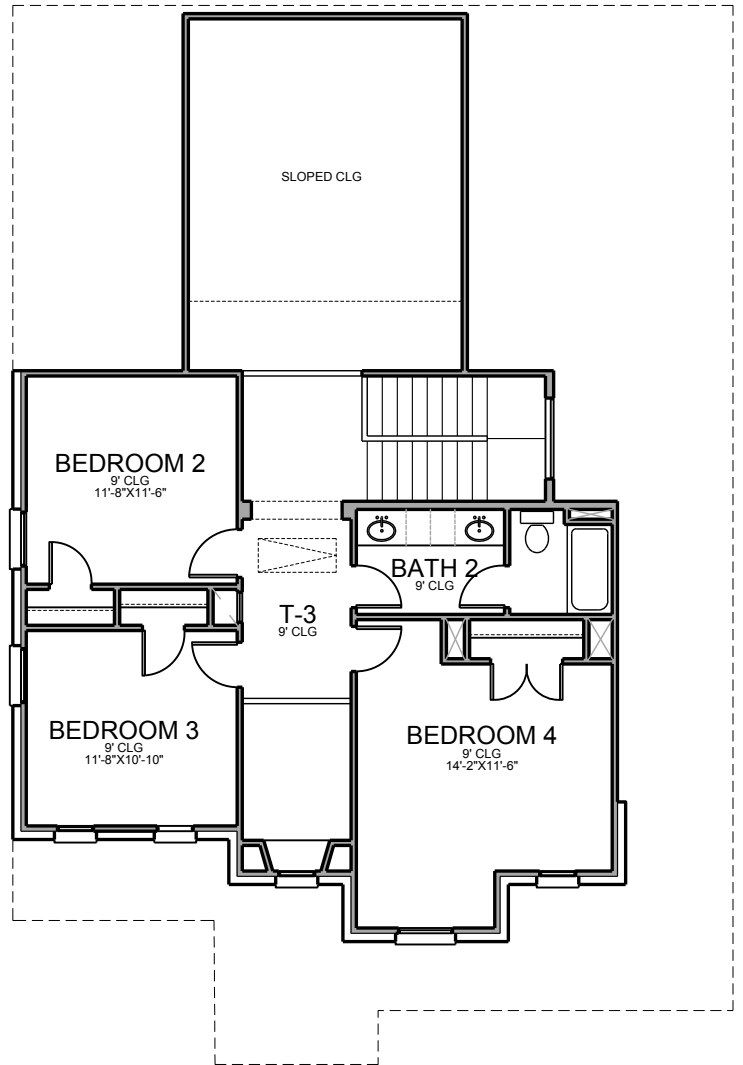

# ANNABELLE III

2240-4059

1st Floor Plan

2nd Floor Plan

Base Plan.....	2466 sf
Opt. Media Room.....	226 sf

\* Opt. Media Room

REVISED 01/20/20

The information provided herein does not necessarily represent that your home will be constructed by Megatel Homes, Inc. Megatel Homes, Inc. is a part of a group of homebuilders that operate under the brand name of **Megatel Homes**. The builders that construct homes under the brand of Megatel Homes offer a variety of quality homes and the information that is provided herein, including printed material and all information available on the website for Megatel Homes does not guarantee that your home will be constructed by Megatel Homes, Inc. Each individual buyer should be aware and understand what entity they have contracted with in connection with their Megatel Homes brand product. Seller does not represent/guarantee that the project will be serviced by a particular public school/ school district. You should independently confirm which school/districts serve the project prior to executing a purchase contract. Square footage/acreage shown is only an estimate and actual square footage/acreage will differ. Completion and/or move-in dates are estimated. Prices, plans and terms are subject to change without notice. Depictions of Options, Hardscape, landscape and other items shown are not included in the purchase price. This is not an offer or the solicitation of an offer for the purchase of a new home. © 2020 Megatel Homes Inc. All Rights Reserved