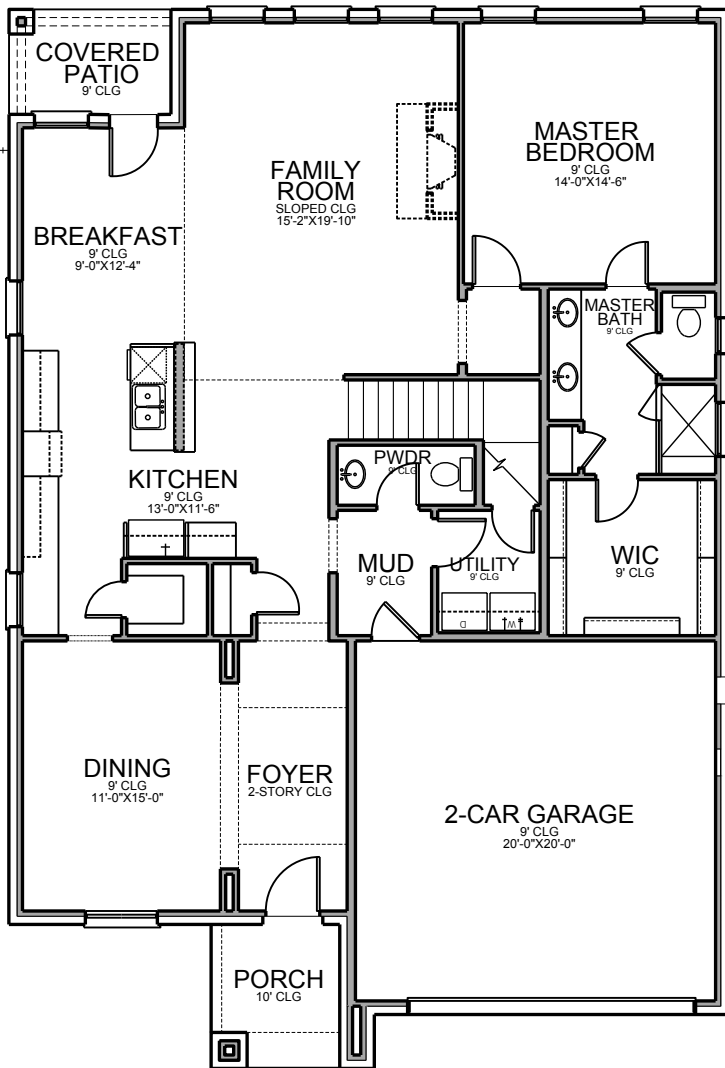

# ANNABELLE III

2240-4059

1st Floor Plan

2nd Floor Plan

Base Plan.....	2466 sf
Opt. Media Room.....	226 sf

\* Opt. Media Room

REVISED 01/20/20

The information provided herein does not necessarily represent that your home will be constructed by Megatel Homes, Inc. Megatel Homes, Inc. is a part of a group of homebuilders that operate under the brand name of **Megatel Homes**. The builders that construct homes under the brand of Megatel Homes offer a variety of quality homes and the information that is provided herein, including printed material and all information available on the website for Megatel Homes does not guarantee that your home will be constructed by Megatel Homes, Inc. Each individual buyer should be aware and understand what entity they have contracted with in connection with their Megatel Homes brand product. Seller does not represent/guarantee that the project will be serviced by a particular public school/ school district. You should independently confirm which school/districts serve the project prior to executing a purchase contract. Square footage/acreage shown is only an estimate and actual square footage/acreage will differ. Completion and/or move-in dates are estimated. Prices, plans and terms are subject to change without notice. Depictions of Options, Hardscape, landscape and other items shown are not included in the purchase price. This is not an offer or the solicitation of an offer for the purchase of a new home. © 2020 Megatel Homes Inc. All Rights Reserved