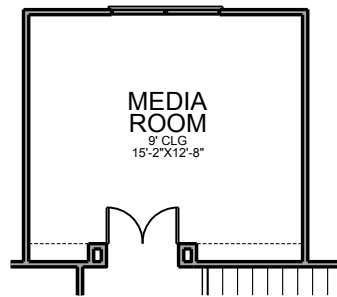

# ANNABELLE III

2240-4059

1st Floor Plan

2nd Floor Plan

Base Plan.....	2466 sf
Opt. Media Room.....	226 sf

\* Opt. Media Room

REVISED 01/20/20

The information provided herein does not necessarily represent that your home will be constructed by Megatel Homes, Inc. Megatel Homes, Inc. is a part of a group of homebuilders that operate under the brand name of **Megatel Homes**. The builders that construct homes under the brand of Megatel Homes offer a variety of quality homes and the information that is provided herein, including printed material and all information available on the website for Megatel Homes does not guarantee that your home will be constructed by Megatel Homes, Inc. Each individual buyer should be aware and understand what entity they have contracted with in connection with their Megatel Homes brand product. Seller does not represent/guarantee that the project will be serviced by a particular public school/ school district. You should independently confirm which school/districts serve the project prior to executing a purchase contract. Square footage/acreage shown is only an estimate and actual square footage/acreage will differ. Completion and/or move-in dates are estimated. Prices, plans and terms are subject to change without notice. Depictions of Options, Hardscape, landscape and other items shown are not included in the purchase price. This is not an offer or the solicitation of an offer for the purchase of a new home. © 2020 Megatel Homes Inc. All Rights Reserved