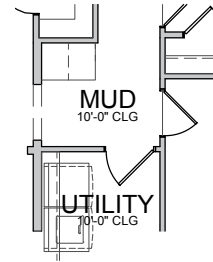

* Opt. Mud Cubbies

* Opt. Bedroom 4 ILO Study

* Opt. Luxury Shower

Base Plan..... 2,207 sf

REVISED 09/17/18