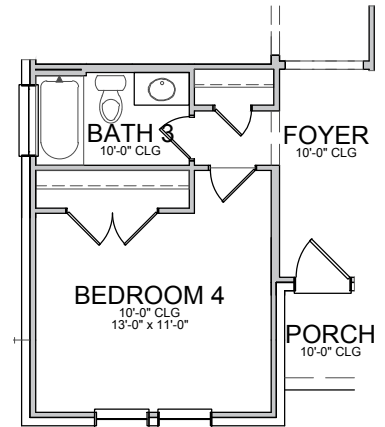

* Opt. Mud Cubbies

* Opt. Bedroom 4 ILO Study

* Opt. Luxury Shower

Base Plan..... 2,207 sf

REVISED 09/17/18