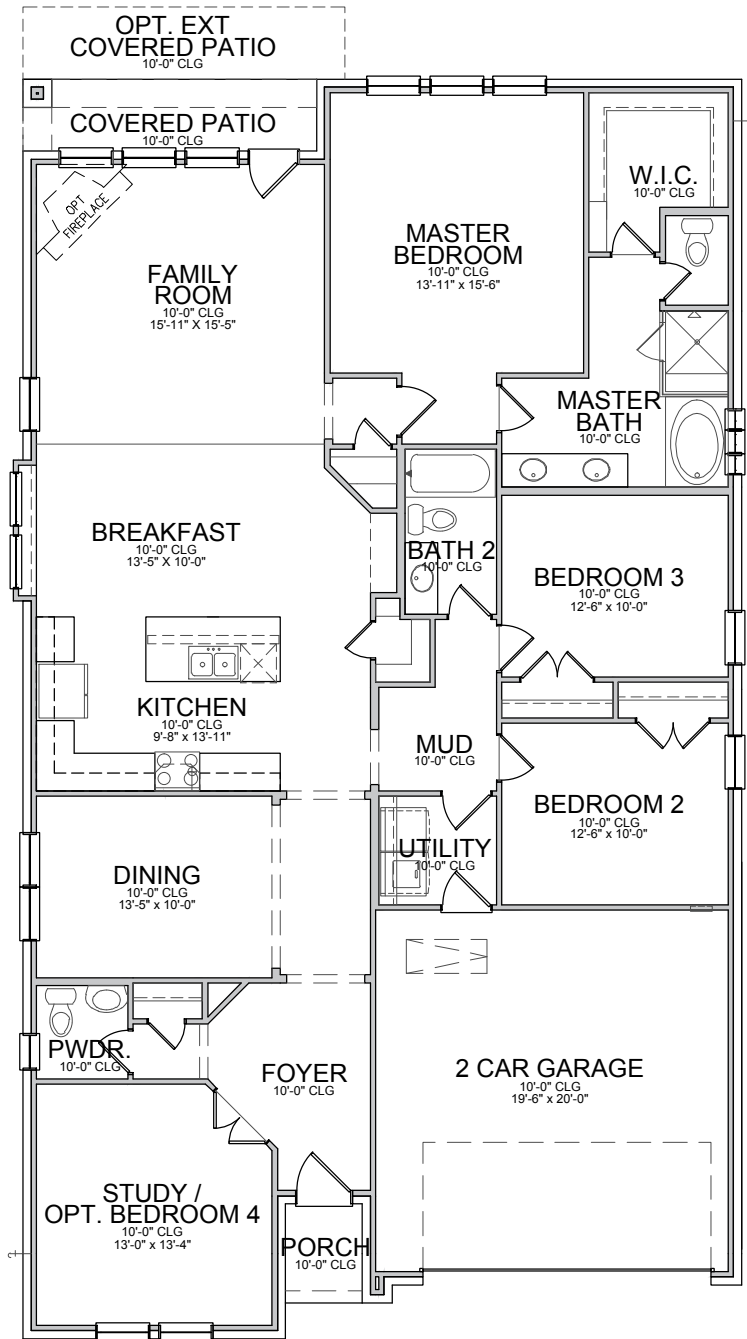

* Opt. Mud Cubbies

* Opt. Bedroom 4 ILO Study

* Opt. Luxury Shower

Base Plan..... 2,207 sf

REVISED 09/17/18