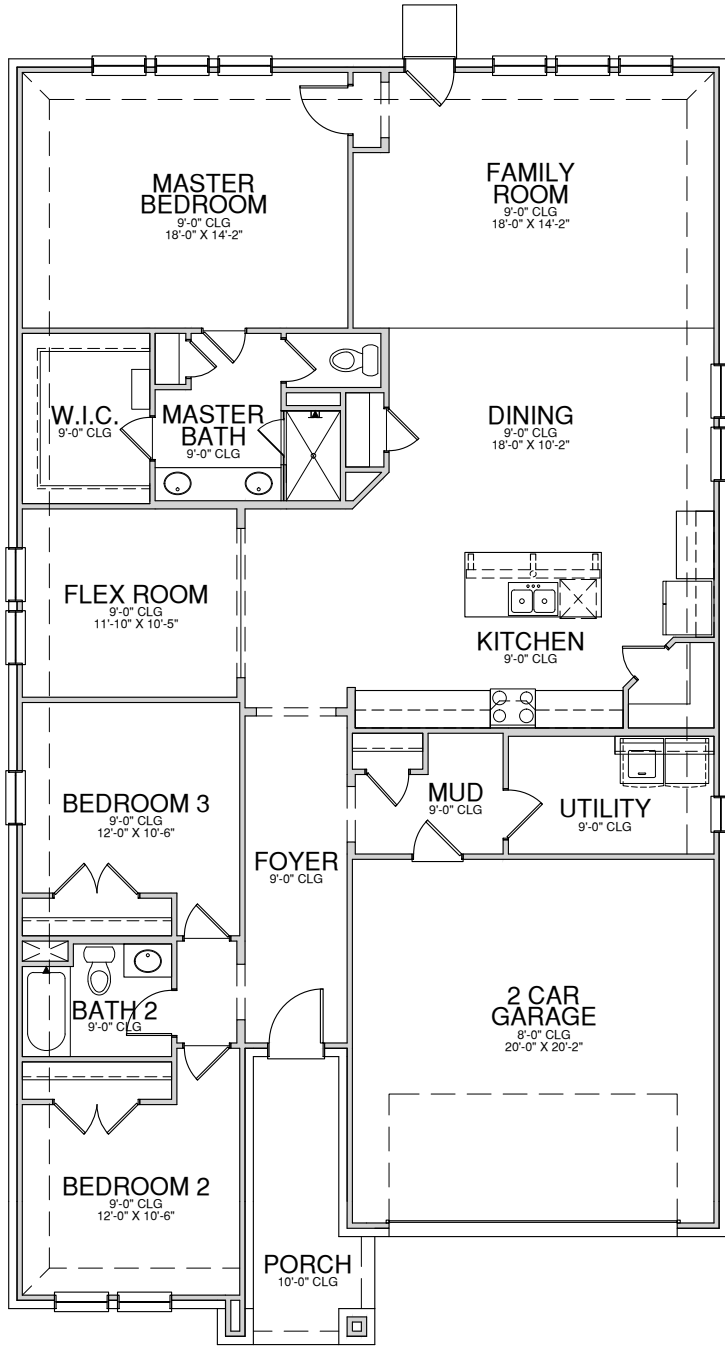

Elevation A
(Opt. Stone shown)

Elevation B
(Opt. Stone shown)

Elevation C
(Opt. Stone shown)

REVISED 07/22/21

First Floor

Opt. Covered Patio

Opt. Bedroom 4 ilo Flex

Opt. Utility Cabinets

Opt. Mud Cubbies

Opt. Master Bath

Opt. Fireplace

Base Plan..... 2174 sf

REVISED 07/22/21