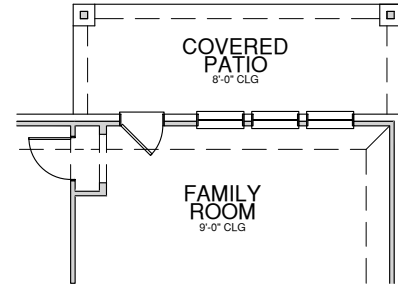

Elevation A
(Opt. Stone shown)

Elevation B
(Opt. Stone shown)

Elevation C
(Opt. Stone shown)

REVISED 07/22/21

First Floor

Opt. Covered Patio

Opt. Bedroom 4 ilo Flex

Opt. Utility Cabinets

Opt. Mud Cubbies

Opt. Master Bath

Opt. Fireplace

Base Plan..... 2174 sf

REVISED 07/22/21