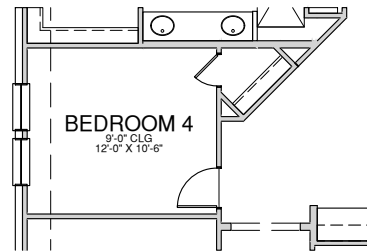

Elevation A
(Opt. Stone shown)

Elevation B
(Opt. Stone shown)

Elevation C
(Opt. Stone shown)

REVISED 07/22/21

First Floor

Opt. Covered Patio

Opt. Bedroom 4 ilo Flex

Opt. Utility Cabinets

Opt. Mud Cubbies

Opt. Master Bath

Opt. Fireplace

Base Plan..... 2174 sf

REVISED 07/22/21