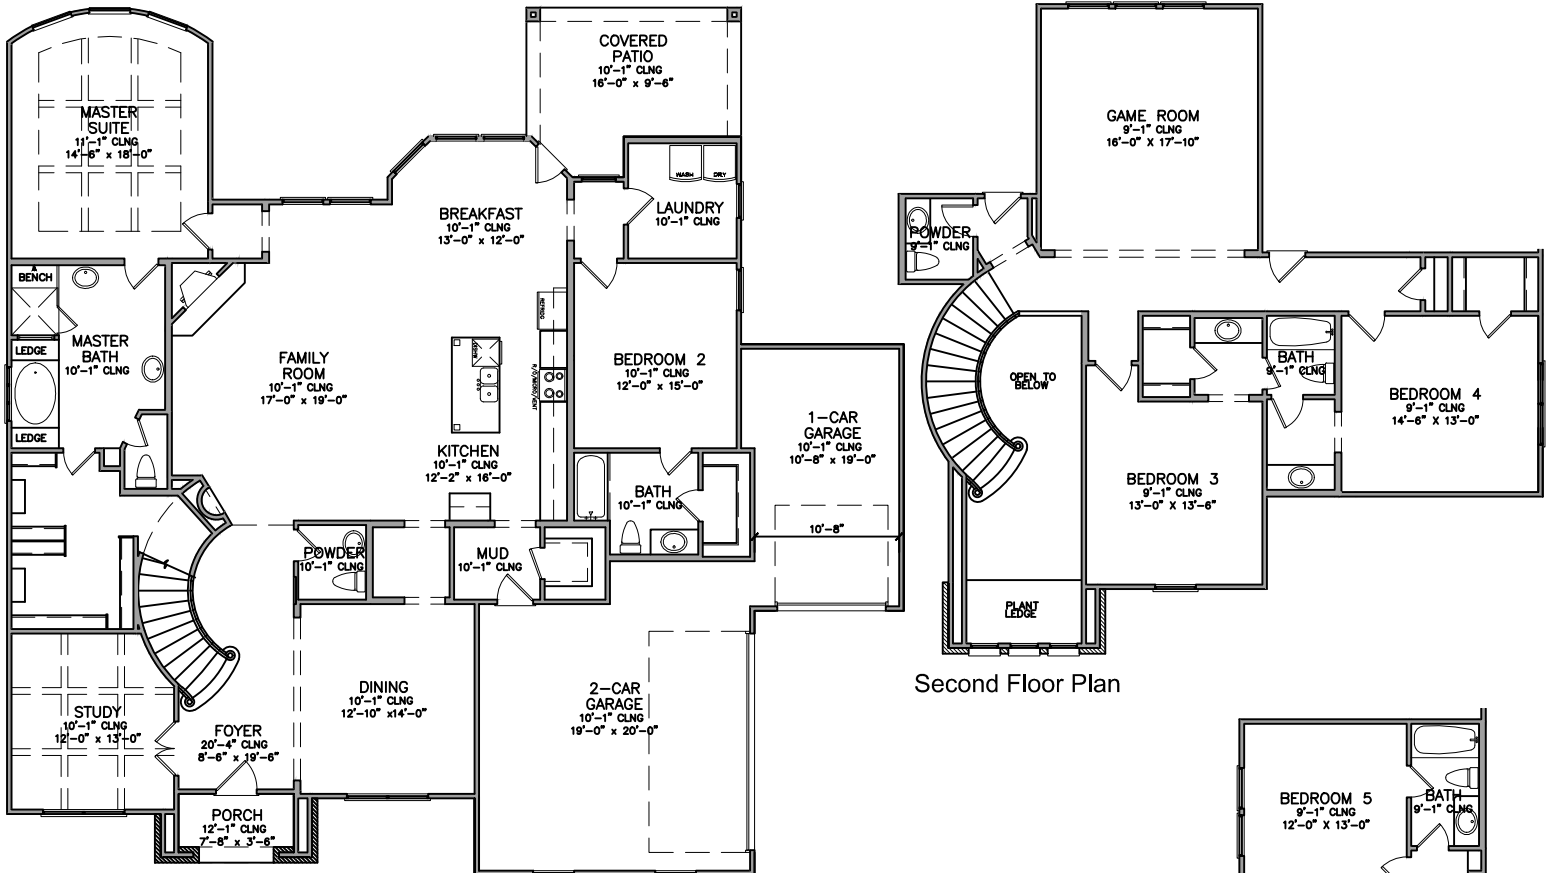

Elevation A

Stucco - Only Available in Select Communities

Elevation B

Elevation C

First Floor Plan

Second Floor Plan

Base Plan.....3,508 sf
 Media Room Option First Second Plan adds.....306 sf
 Bedroom 5 Option Second Floor Plan adds..... 220 sf