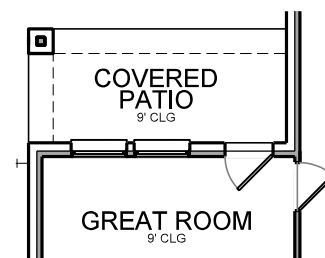

# MILA II

\* Opt. Covered Patio

\* Opt. Fireplace

\* Opt. Bedroom 4/ Bath 3

1st Floor Plan

Base Plan..... 1701 sf

Opt. Bedroom 4/ Bath 3.... 267 sf

REVISED 06/29/20