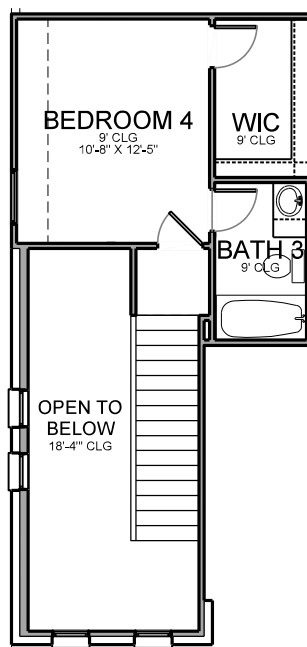

# MILA II

\* Opt. Covered Patio

\* Opt. Fireplace

\* Opt. Bedroom 4/ Bath 3

1st Floor Plan

Base Plan..... 1701 sf

Opt. Bedroom 4/ Bath 3.... 267 sf

REVISED 06/29/20