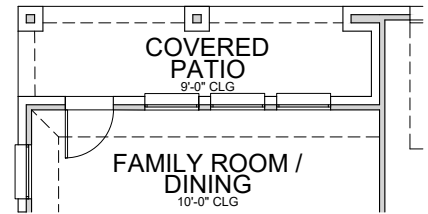

Elevation A
(Opt Stone shown)

Elevation B
(Opt Stone shown)

REVISED 11/20/20

First Floor

Opt. Study ilo Bedroom 4

Opt. Covered Patio

Opt. Fireplace

Opt. Sinks @ Bath 2

Base Plan..... 1963 sf

REVISED 11/20/20