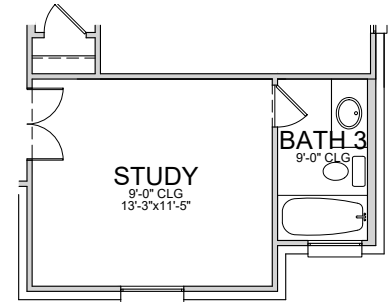

Elevation A
(Opt Stone shown)

Elevation B
(Opt Stone shown)

REVISED 11/20/20

First Floor

Opt. Study ilo Bedroom 4

Opt. Covered Patio

Opt. Fireplace

Opt. Sinks @ Bath 2

Base Plan..... 1963 sf

REVISED 11/20/20