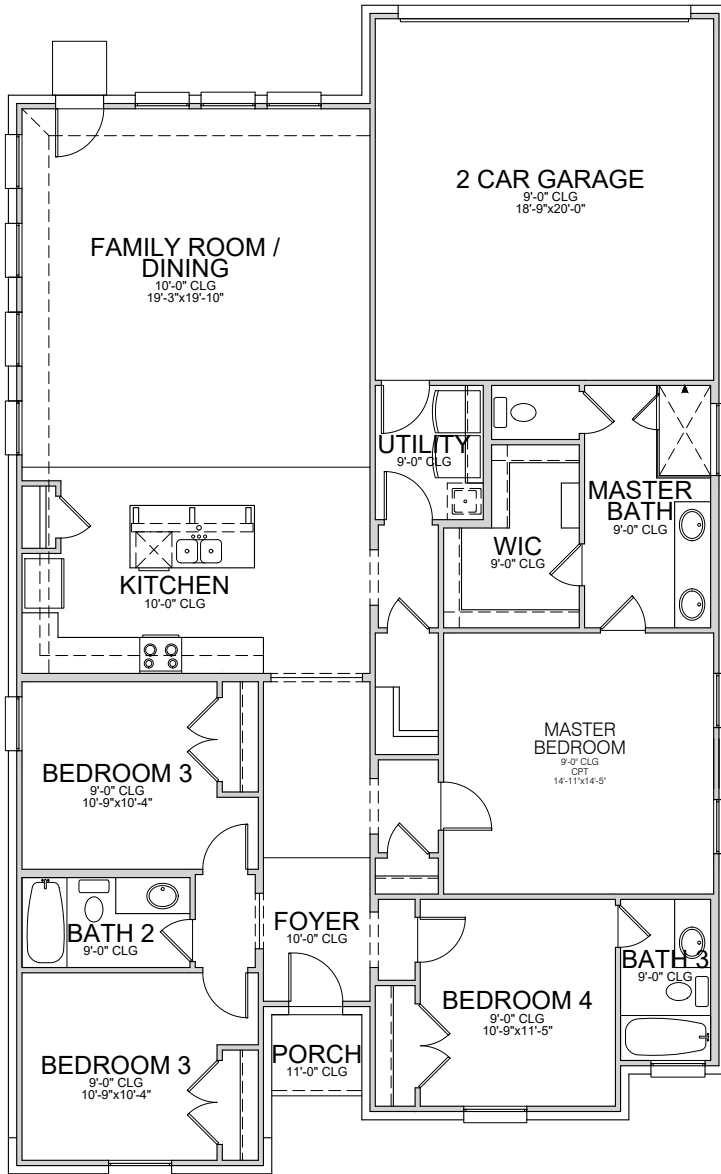

Elevation A
(Opt Stone shown)

Elevation B
(Opt Stone shown)

REVISED 11/20/20

First Floor

Opt. Study ilo Bedroom 4

Opt. Covered Patio

Opt. Fireplace

Opt. Sinks @ Bath 2

Base Plan..... 1963 sf

REVISED 11/20/20