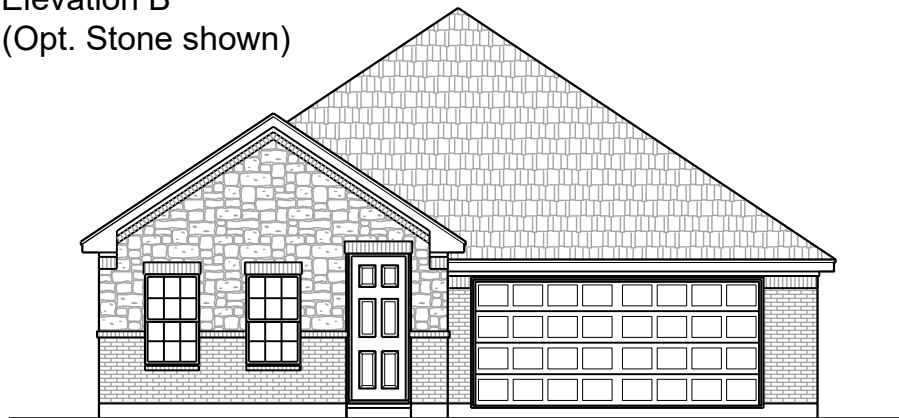

Elevation A
(Opt. Stone shown)

Elevation B
(Opt. Stone shown)

Elevation C
(Opt. Stone shown)

REVISED 10/14/20

First Floor

Opt. Covered Patio

Opt. Study ilo Dining

Opt. Fireplace

Opt. Master Bath

Opt. Sinks @ Bath 2

Base Plan..... 1800 sf

REVISED 10/14/20