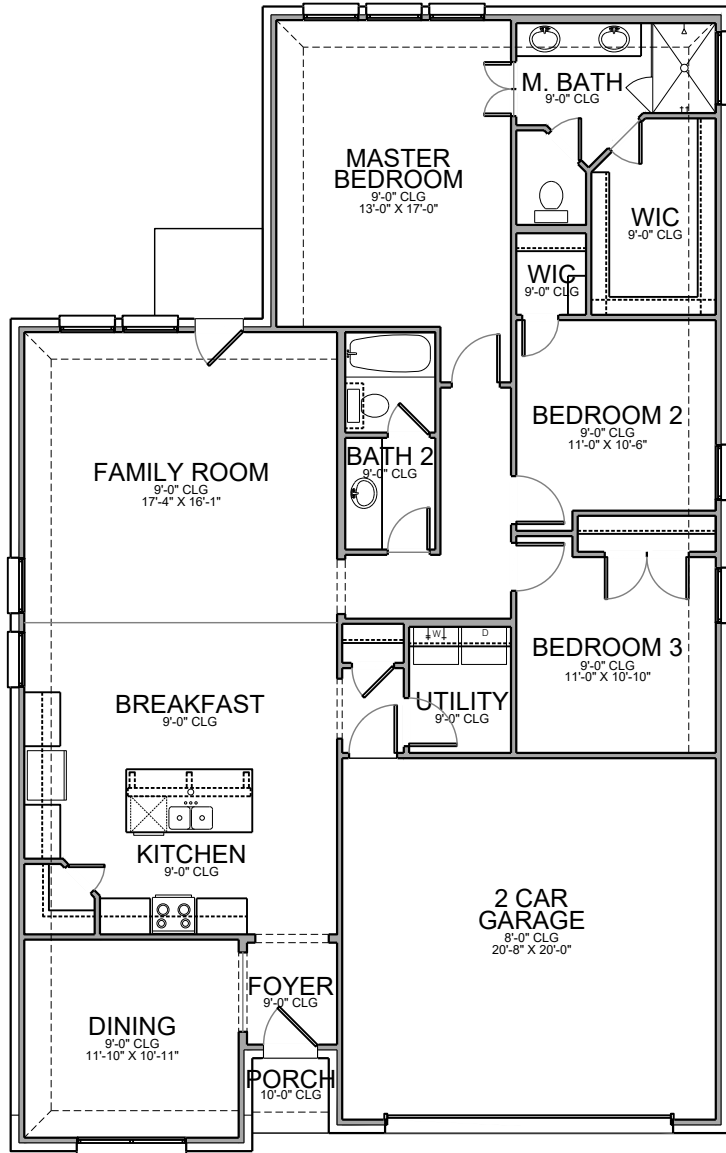

Elevation A
(Opt. Stone shown)

Elevation B
(Opt. Stone shown)

Elevation C
(Opt. Stone shown)

REVISED 10/14/20

First Floor

Opt. Covered Patio

Opt. Study ilo Dining

Opt. Fireplace

Opt. Master Bath

Opt. Sinks @ Bath 2

Base Plan..... 1800 sf

REVISED 10/14/20