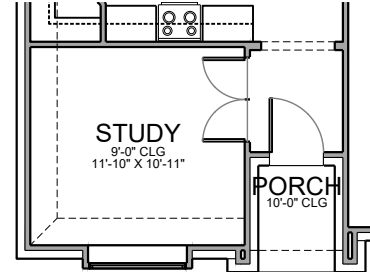

Elevation A
(Opt. Stone shown)

Elevation B
(Opt. Stone shown)

Elevation C
(Opt. Stone shown)

REVISED 10/14/20

First Floor

Opt. Covered Patio

Opt. Study ilo Dining

Opt. Fireplace

Opt. Master Bath

Opt. Sinks @ Bath 2

Base Plan..... 1800 sf

REVISED 10/14/20