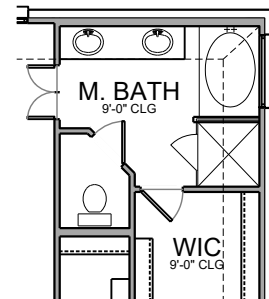

Elevation A
(Opt. Stone shown)

Elevation B
(Opt. Stone shown)

Elevation C
(Opt. Stone shown)

REVISED 10/14/20

First Floor

Opt. Covered Patio

Opt. Study ilo Dining

Opt. Fireplace

Opt. Master Bath

Opt. Sinks @ Bath 2

Base Plan..... 1800 sf

REVISED 10/14/20