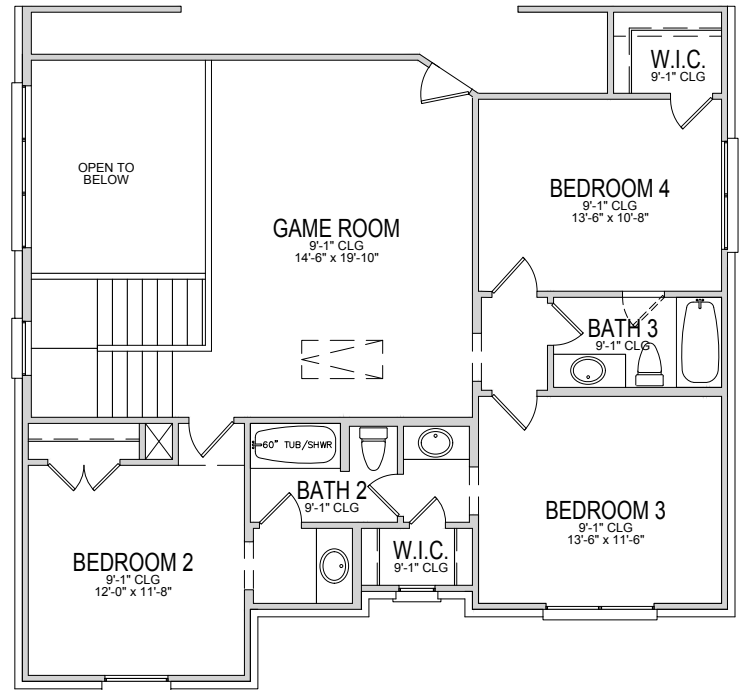

© 2019 Megatel Homes Inc. All Rights Reserved

1st Floor Plan

2nd Floor Plan

* Opt. Butlers Cabinet

* Opt. Bedroom 5 I.L.O. Study

Base Plan.....	3071 sf
Opt. Media Room.....	295 sf

* Opt. Media Room

REVISED 07/30/19