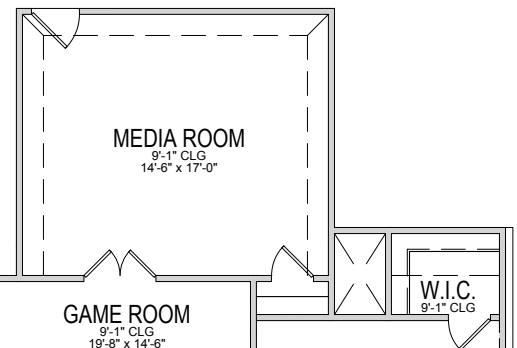

© 2019 Megatel Homes Inc. All Rights Reserved

1st Floor Plan

2nd Floor Plan

* Opt. Butlers Cabinet

* Opt. Bedroom 5 I.L.O. Study

Base Plan.....	3071 sf
Opt. Media Room.....	295 sf

* Opt. Media Room

REVISED 07/30/19