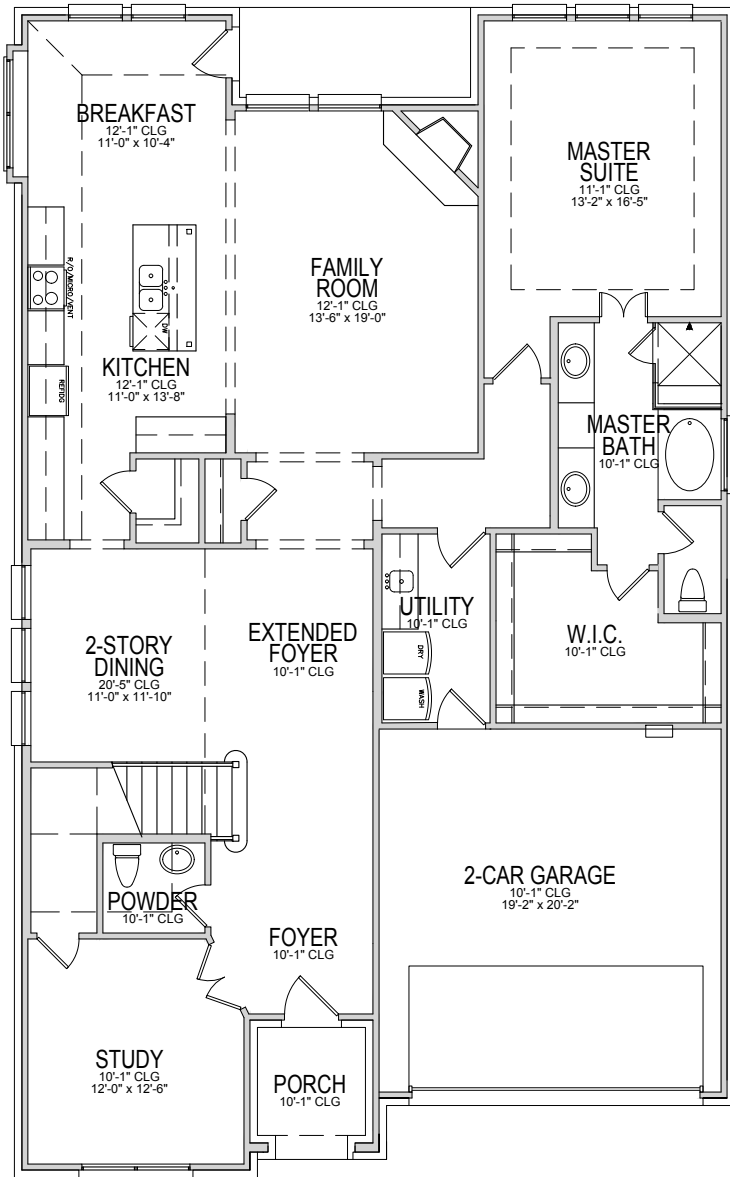

© 2019 Megatel Homes Inc. All Rights Reserved

1st Floor Plan

2nd Floor Plan

* Opt. Butlers Cabinet

* Opt. Bedroom 5 I.L.O. Study

Base Plan.....	3071 sf
Opt. Media Room.....	295 sf

* Opt. Media Room

REVISED 07/30/19