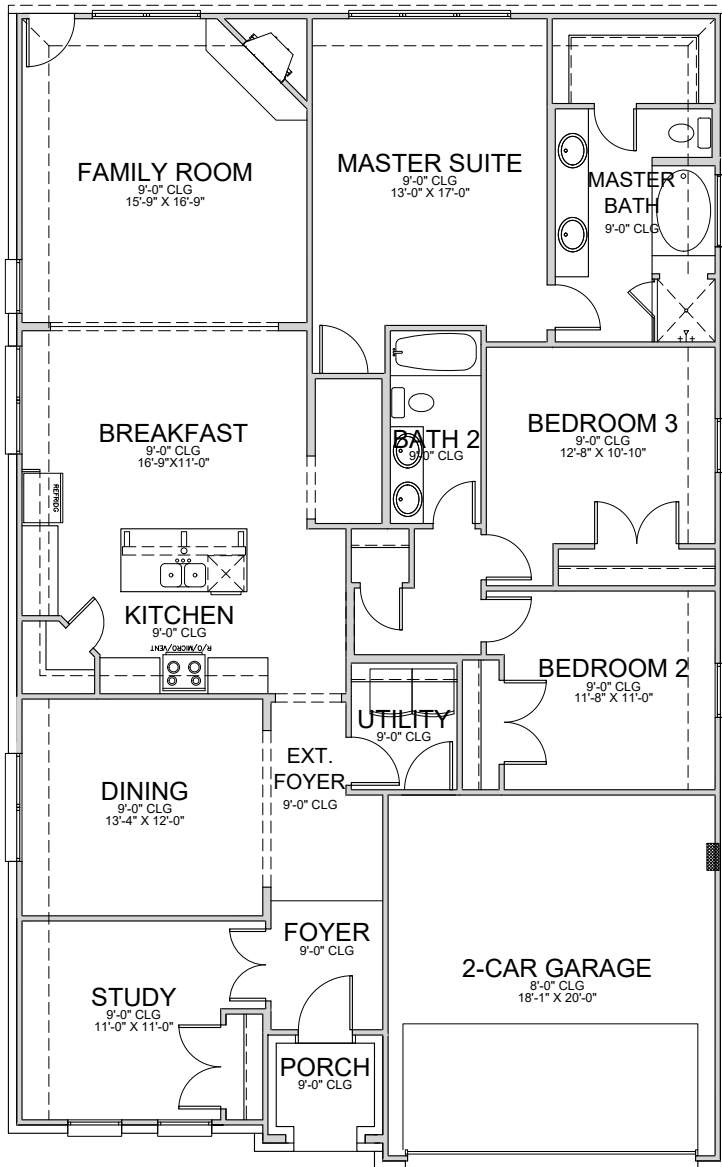

1st Floor Plan

Opt. Bedroom 4 ILO Study

Opt. Covered Patio

Base Plan.....	2,102 sf
Rear Brick Option Adds.....	18 sf

REVISED 07/12/21