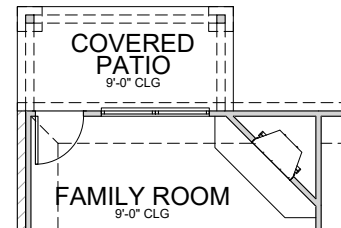

1st Floor Plan

Opt. Bedroom 4 ILO Study

Opt. Covered Patio

Base Plan.....	2,102 sf
Rear Brick Option Adds.....	18 sf

REVISED 07/12/21