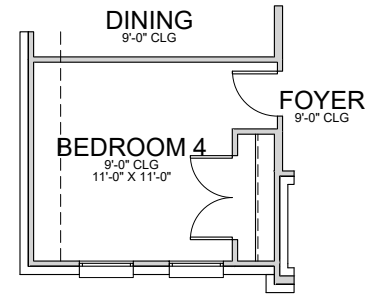

1st Floor Plan

Opt. Bedroom 4 ILO Study

Opt. Covered Patio

Base Plan.....	2,102 sf
Rear Brick Option Adds.....	18 sf

REVISED 07/12/21