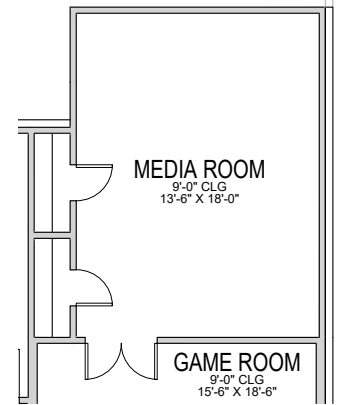

**1st Floor Plan**

**2nd Floor Plan**

**\* Opt. Media Room**

**\* Opt. Bedroom 4 w/ Full Bath**

**\* Opt. Utility Cabinet**

|                             |          |
|-----------------------------|----------|
| Base Plan.....              | 2,472 sf |
| Opt. Media Room.....        | 264 sf   |
| Opt. Bedroom 4 w/ Bath..... | 264 sf   |