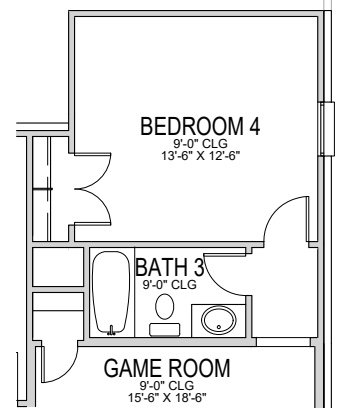

**1st Floor Plan**

**2nd Floor Plan**

**\* Opt. Media Room**

**\* Opt. Bedroom 4 w/ Full Bath**

**\* Opt. Utility Cabinet**

|                             |          |
|-----------------------------|----------|
| Base Plan.....              | 2,472 sf |
| Opt. Media Room.....        | 264 sf   |
| Opt. Bedroom 4 w/ Bath..... | 264 sf   |