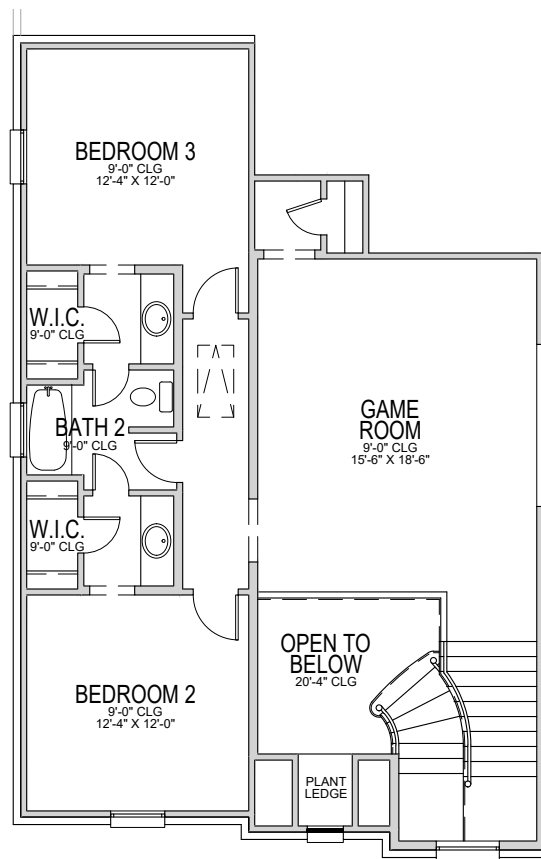

**1st Floor Plan**

**2nd Floor Plan**

**\* Opt. Media Room**

**\* Opt. Bedroom 4 w/ Full Bath**

**\* Opt. Utility Cabinet**

|                             |          |
|-----------------------------|----------|
| Base Plan.....              | 2,472 sf |
| Opt. Media Room.....        | 264 sf   |
| Opt. Bedroom 4 w/ Bath..... | 264 sf   |