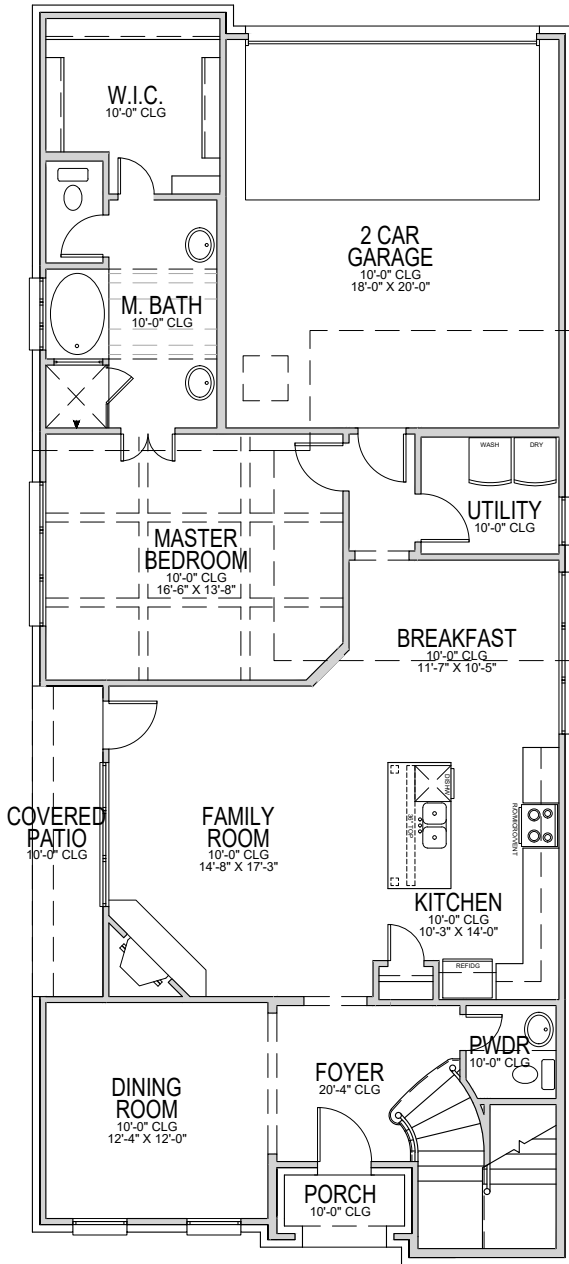

**1st Floor Plan**

**2nd Floor Plan**

**\* Opt. Media Room**

**\* Opt. Bedroom 4 w/ Full Bath**

**\* Opt. Utility Cabinet**

|                             |          |
|-----------------------------|----------|
| Base Plan.....              | 2,472 sf |
| Opt. Media Room.....        | 264 sf   |
| Opt. Bedroom 4 w/ Bath..... | 264 sf   |