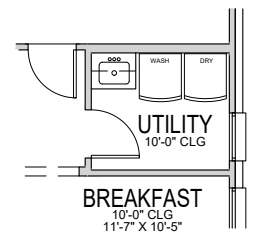

**1st Floor Plan**

**2nd Floor Plan**

**\* Opt. Media Room**

**\* Opt. Bedroom 4 w/ Full Bath**

**\* Opt. Utility Cabinet**

|                             |          |
|-----------------------------|----------|
| Base Plan.....              | 2,472 sf |
| Opt. Media Room.....        | 264 sf   |
| Opt. Bedroom 4 w/ Bath..... | 264 sf   |