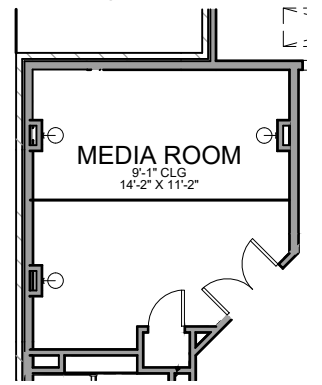

Base Plan.....	2841 sf
Opt. Media Room.....	239 sf
Opt. Bedroom 4.....	239 sf

REVISED 03/24/20

The information provided herein does not necessarily represent that your home will be constructed by Megatel Homes, Inc. Megatel Homes, Inc. is a part of a group of homebuilders that operate under the brand name of **Megatel Homes**. The builders that construct homes under the brand of Megatel Homes offer a variety of quality homes and the information that is provided herein, including printed material and all information available on the website for Megatel Homes does not guarantee that your home will be constructed by Megatel Homes, Inc. Each individual buyer should be aware and understand what entity they have contracted with in connection with their Megatel Homes brand product. Seller does not represent/guarantee that the project will be serviced by a particular public school/ school district. You should independently confirm which school/districts serve the project prior to executing a purchase contract. Square footage/acreage shown is only an estimate and actual square footage/acreage will differ. Completion and/or move-in dates are estimated. Prices, plans and terms are subject to change without notice. Depictions of Options, Hardscape, landscape and other items shown are not included in the purchase price. This is not an offer or the solicitation of an offer for the purchase of a new home.