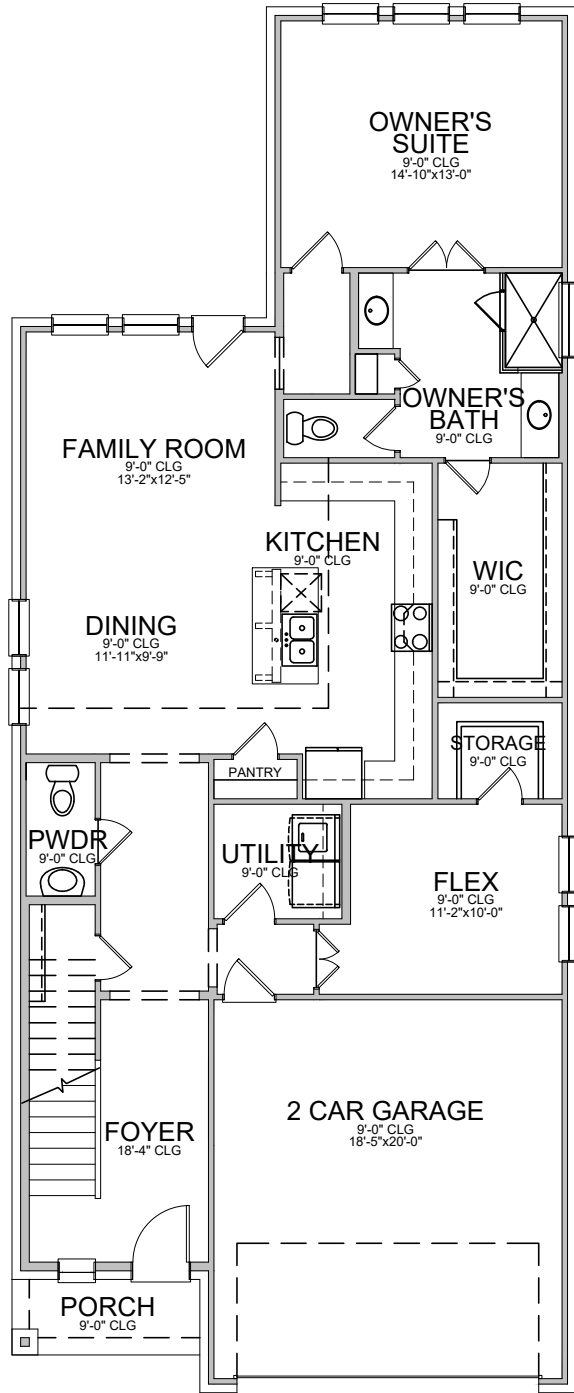

Elevation A  
(Opt. Stone shown)

Elevation B  
(Opt. Stone shown)

REVISED 05/11/21

**First Floor**

**Opt. Covered Patio**

**Opt. Fireplace**

**Second Floor**

Base Plan..... 2465 sf