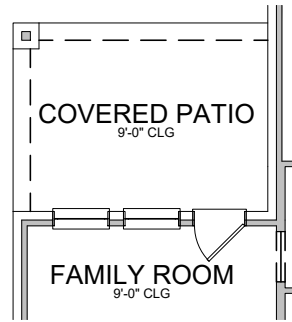

Elevation A  
(Opt. Stone shown)

Elevation B  
(Opt. Stone shown)

REVISED 05/11/21

**First Floor**

**Opt. Covered Patio**

**Opt. Fireplace**

**Second Floor**

Base Plan..... 2465 sf