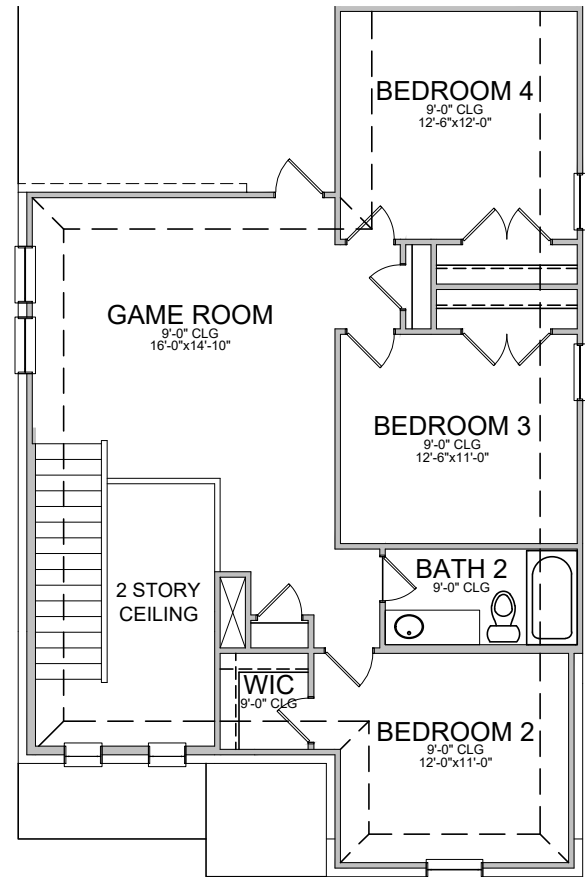

Elevation A  
(Opt. Stone shown)

Elevation B  
(Opt. Stone shown)

REVISED 05/11/21

**First Floor**

**Opt. Covered Patio**

**Opt. Fireplace**

**Second Floor**

Base Plan..... 2465 sf