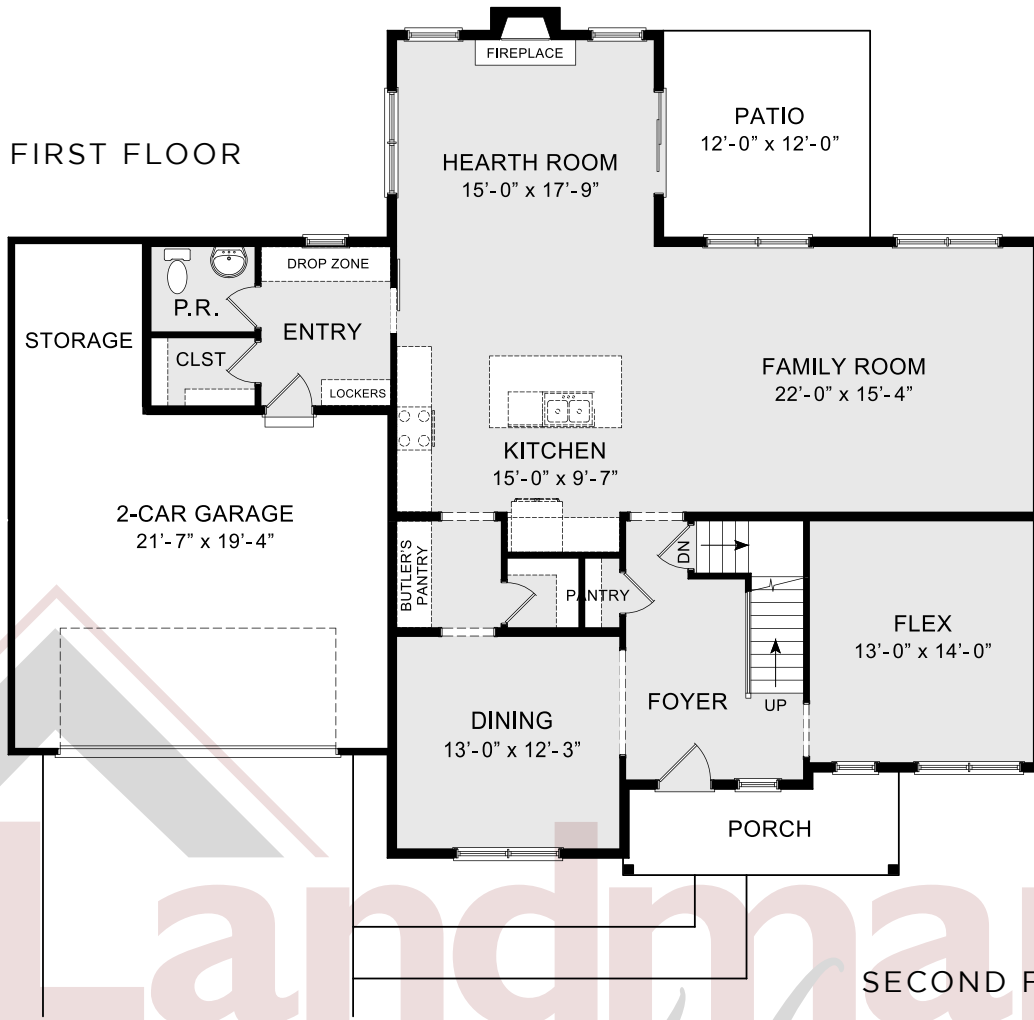

111 Wright Drive, Mechanicsburg, PA 17055

WESLEY

COMMUNITY: Wright's Landing | LOT #: 7 | AVAILABLE: Fall

 BEDROOM: 4	 BATHROOM: 2.5	 SQ FT: 3,320
--	---	--

- 2-Car garage with storage space and mudroom entry has lockers and drop zone
- Flex space to the front of the home
- Dining room with craftsman style wainscoting accent wall
- Kitchen features stainless steel appliances, quartz countertops with tile backsplash, and attractive cabinetry
- Hearth room with stone surround fireplace and sliding glass doors to the patio
- Spacious family room adjacent to the kitchen
- Convenient laundry room and a rec room on the 2nd floor
- Owner's suite with elegant tray ceiling includes an expansive closet
- Owner's bath with free-standing tub, tile shower, and double bowl vanity with quartz top