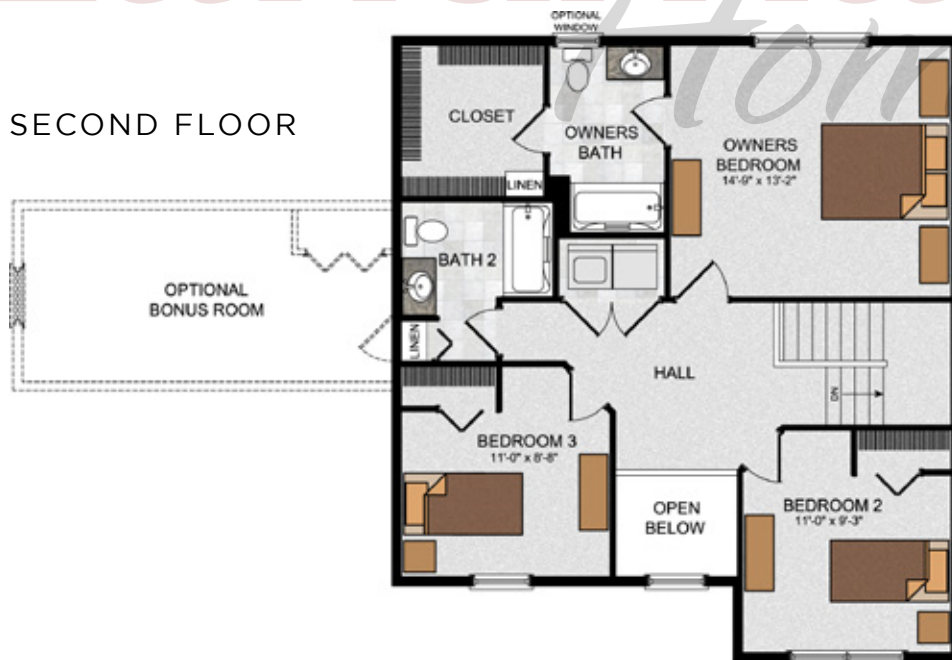

# LEHIGH

3 BEDROOMS | 2.5 BATHROOMS | 1,860 SQ. FT.

Shown with optional: 9 foot first floor wall height

Call/Text Anytime at **717-283-5790** | [OwnALandmark.com](http://OwnALandmark.com)

FIRST FLOOR

SECOND FLOOR

© 2012 Landmark Builders, Inc. We enforce our intellectual property rights to the fullest extent permitted by applicable law. Elevations and landscaping are artists' conceptions only. Floor plan may vary depending on elevation selected. Blue prints take precedence over artwork. Some elevations shown with options. Last Updated: 07-19-18